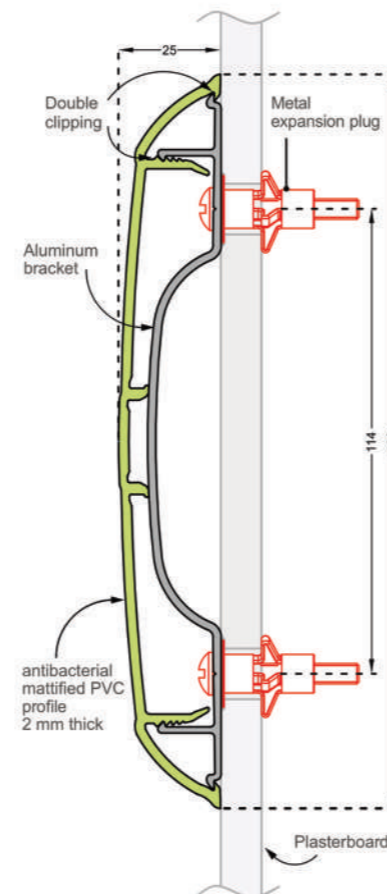

DESCRIPTION

- **Model:** Linea'Punch protection rail
- **Height:** 180 mm
- **Depth:** 25 mm
- **Length:** 4 m
- **Material:** antibacterial PVC and aluminum brackets
- **Surface finish:** mattified with a central boss
- **Fixing components:** aluminum brackets (optional: continuous aluminum rail)
- **Colors:** 32 colors according to the colors in the above table and the possibility of ordering all colors exclusively (according to the request)

SPECIFICATION

- **Description:** flat wall protection rail with a central boss from mattified and antibacterial PVC. PVC profile projects 25 mm, is 180 mm high, and 2 mm thick. It provides a mattified surface finish and snaps fixes onto aluminum brackets or continuous aluminum rail (optional) made more robust by an exclusive 'omega' shape. The upper and lower parts of the profile are smooth, beveled, and edged with strengthened lips to hold the profile tightly against the wall and minimize dust traps. The finish is provided by slim beveled and smooth end pieces (16.5 mm wide). This wall protection rail achieves an impact resistance over 110 Joules, i.e., an impact of more than 320 kg traveling at 3 km/h.
- **Environment:** No heavy metals are used in its manufacture. 100% of the product are recyclable.
- **Installation method:** recommended height of protection rail centerline 0.80 m above floor level for mid-level wall protection or on top of the skirting for low-level wall protection. Snap-fixes to aluminum '4-point' brackets spaced at 0.75 m centers or continuous aluminum rail (optional).