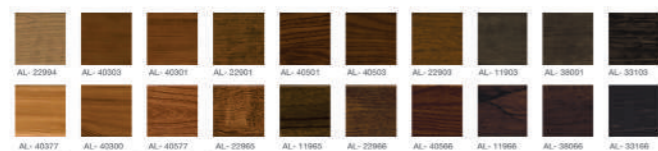

Escort Anodised
Escort - Decowood 20 wood decors

ESCORT DECOWOOD & ANODISED