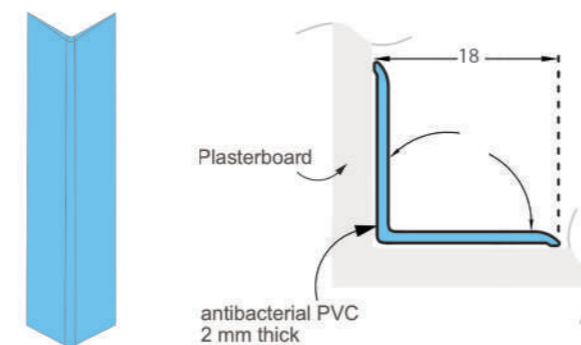

MINIFLEX

90° ADHESIVE CORNER PROTECTOR

APPLICATIONS

This corner protector blend in seamlessly with all interiors and protect corners from light impacts .It is specially used on corners of the walls that are covered with wall coverings like decochoc, decoclean etc. This protector can be fixed on a range of walls (hemp concrete, brick, etc.) Corridors, warehouses, and overcrowded spaces in hospitals, offices, nursing homes, laboratories, clean rooms, restaurants schools, and other public places.

DESCRIPTION

- **Model:** Miniflex adhesive corner protector
- **Angle:** 90°(can be orderd withsoft material for 90-135 angles)
- **Wing width:** 20 mm (internal measurement)
- **Thickness:** 2 mm
- **Length:** 2.00 m (can be orderd withsoft material for 90-135 angles)
- **Material:** antibacterial PVC
- **Surface finish:** smooth
- **Fixing:** adhesive foam tapes to reinforce with ever multipurpose adhesive sealant
- **Colors:** 32 colors according to the colors in the above table and the possibility of ordering all colors exclusively

SPECIFICATION

- **Description:** adhesive corner protector (90°) from smooth and antibacterial PVC, 2 mm thick. Wings are 20 mm wide (internal measurement) and the central rounded bead forms a decorative and harmless strip. It is provided with 2 strips of double-sided adhesive foam tape for fixing.

Other features are:

- color firmness against UV rays and disinfectants. This product is antibacterial, washable, and disinfectable.
- **Environment:** No heavy metals are used in its manufacture. 100% of the products are recyclable.
- **Installation method:** ever multipurpose adhesive sealant is recommended for stronger fixing.

COMBO'CORNER 90

90° CORNER PROTECTORS ON CORE

APPLICATIONS