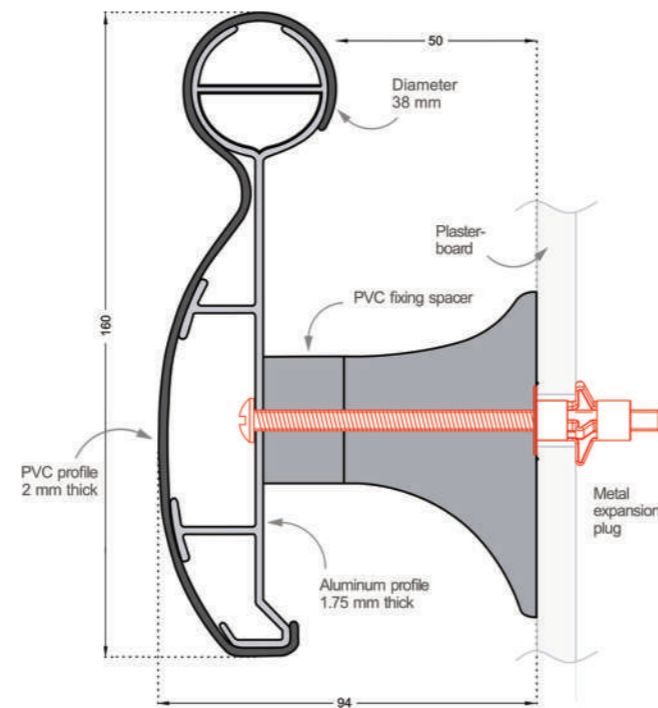

DESCRIPTION

- **Model:** Combo protection handrail
- **Height:** 160 mm
- **Length:** 4 m
- **Tubular upper part diameter:** 38 mm
- **Depth:** 44 mm
- **Overall projection:** 94 mm
- **Stand-off from the wall:** 50 mm
- **Material:** 2 mm thick antibacterial PVC, aluminum profile
- **Fixing:** on PVC spacers
- **Colors:** 32 colors according to the colors in the above table and the possibility of ordering all colors exclusively (according to the request)

SPECIFICATION

- **Description:** protection handrail (Combo as manufactured by ever) from 2 mm thick antibacterial PVC. The height of the handrail is 160 mm, it has an overall protection of 94 mm. It consists of a tubular upper part (diameter 38 mm) and a lower wall protection rail. The PVC profile snap-fixes onto a continuous aluminum profile and finish is provided by PVC accessories (wall returns, 90° internal / external angles). The unit is fitted into a PVC fixing spacer. It is fitted with bactericidal joints.
- **Environment:** no heavy metals are used in its manufacture. 100% of the product are recyclable.
- **Installation method:** upper edge of section 0.90 m max. above floor level. Fixing on PVC spacers to be fitted at 0.80 m centers (0.60 m centers in heavy traffic corridors and on light partitions like plasterboard). Wall returns and angles fixing with self-drilling screws.