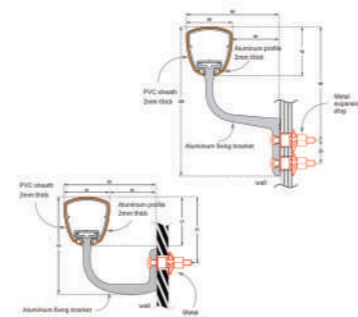

SPECIFICATION