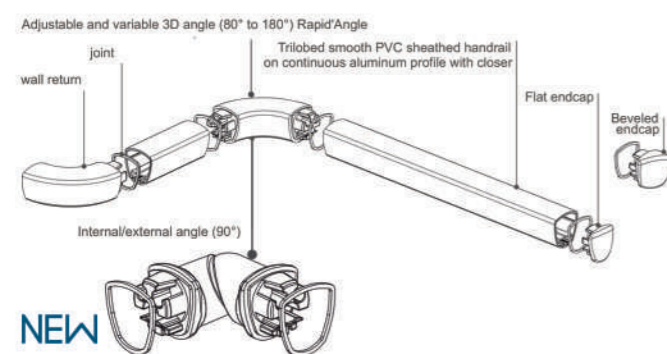

DESCRIPTION

- **Model:** Linea'Touch - PVC sheathed - trilobed handrail
- **Cross section:** height 42 x width 40 mm
- **Length:** 4 m
- **Overall Projection:** 80 mm
- **Stand-off from wall:** 40 mm
- **Material:** antibacterial PVC, solid color, on continuous aluminum profile, antibacterial
- **Fixing:** self-locking aluminum bracket silver anodized effect (overall projection 80 mm)
- **Colors:** 32 colors according to the colors in the above table and the possibility of ordering all colors exclusively (according to the request)