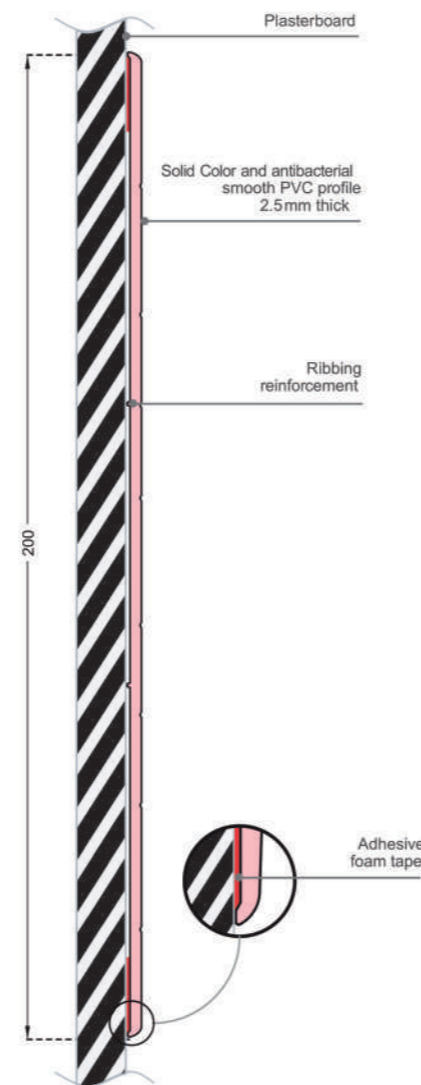

CONTACT

NEW ADHESIVE PROTECTION PLATES 200 MM HIGH APPLICATIONS

Both resistant and decorative, the Contact protection plates prevent damage to doors and walls exposed to furniture and bed scratches, chair frictions and repeated impacts from trolleys (corridors, bedrooms and waiting rooms in public buildings). It also matches the Impact protection rails.

DESCRIPTION

- **Model:** Contact 200 adhesive protection plate
- **Height:** 200 mm
- **Thickness:** 2.5 mm
- **Length:** 4 m
- **Material:** antibacterial PVC
- **Surface finish:** smooth with decorative grooves
- **Fixing:** adhesive foam tapes
- **Colors:** 32 colors according to the colors in the above and also can be ordered exclusively

SPECIFICATION

- **Description:** Adhesive protection plate (Contact 200 as manufactured by ever) from smooth and antibacterial PVC. PVC profile is 200 mm high and 2.5 mm thick. It provides a smooth surface finish with decorative grooves. It is provided with 2 or 3 strips of double-sided adhesive foam tape for fixing.
- **Environment:** no heavy metals are used in its manufacture. 100% of the product are recyclable.
- **Installation method:** adhesive.