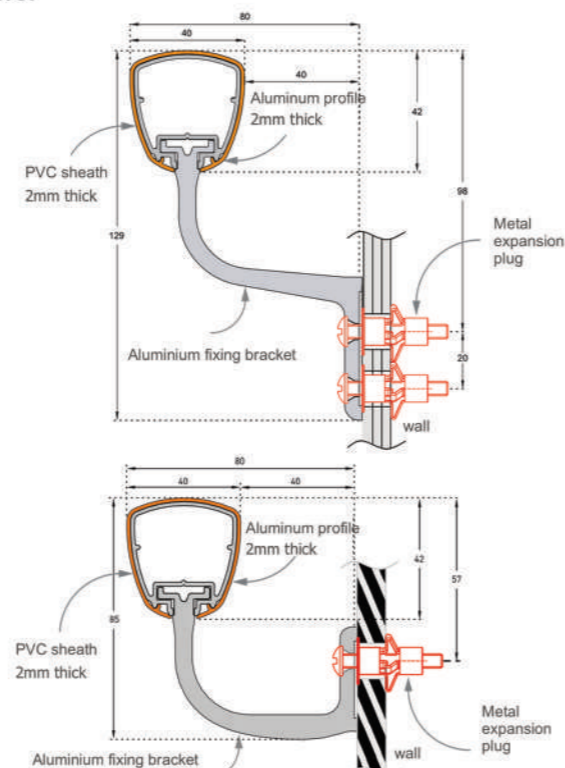

SPECIFICATION

• **Description:** Trilobed handrail with PVC sheath with a cross-section from 28 to 40 mm to give it an ergonomic and anti-rotation design. It consists of a 2 mm thick continuous aluminum profile PVC sheath. The section comprises a groove into which brackets and closer slide and lock.

Wall fixing is by silver anodized effect aluminum brackets with 2-point self-locking: 20 mm wide refined bracket.

All technical solutions are available to ensure continuity around corners (90° or made-to-measure), in staircases (3-way rotation angle), across service ducts (quickly removable assembly wedge), and around curved sections. These handrails achieve an impact resistance over 70 Joules -i.e. an impact of more than 220 kg traveling at 2 km/h.

Other features are: color firmness against UV rays and Disinfectants, this product is totally antibacterial, washable, and disinfectable joint.

• **Environment:** this product is 100% recyclable and does not use heavy metals in its production.

• **Installation method:** upper edge of section 0.90 m max. above floor level. Fixes to 2-point or 3-point self-locking brackets, depending on the model, screwed to the wall at 1.20 m centers (0.80 m centers in heavy traffic corridors and on light partitions like plasterboard). Wall returns, endcaps and angles to be fixed with 2.5 mm Allen clamping screws.