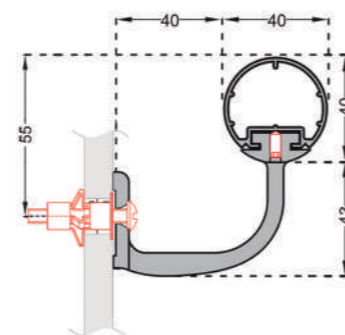

• **Environment:** no heavy metals are used in its manufacture. 100% of the product are recyclable.

• **Installation method:** upper edge of section 0.90 m max. above floor level. Fixes to 2-point or 3-point self-locking brackets, depending on the model screwed to the wall at 1.20 m centres (0.80 m centres in heavy traffic corridors and on light partitions like plasterboard). Wall returns, endcaps and angles to be fixed with 2.5 mm Allen clamping screws

DESCRIPTION

- **Model:** Escort - Decowood or Escort - Anodised round handrail
- **Diameter:** 40 mm
- **Length:** 4 m
- **Overall projection:** 80 mm (or 90 mm on request)
- **Stand-off from wall:** 40 mm (or 50 mm on request)
- **Material:** 10 micron satin silver anodised aluminum or wood effect PVC
- **Fixing:** on self-locking brackets - perforated, bugled or full, 2-point fixing in satin silver anodised aluminum - swan-neck with 70 mm rose, 3 point fixing in brushed stainless steel screwed to wall at 1.20 m centres (0.80 m centres in heavy traffic areas and on light partitions like plasterboard)
- **Colors:** 32 colors according to the colors in the above table and the possibility of ordering all colors exclusively (according to the request)