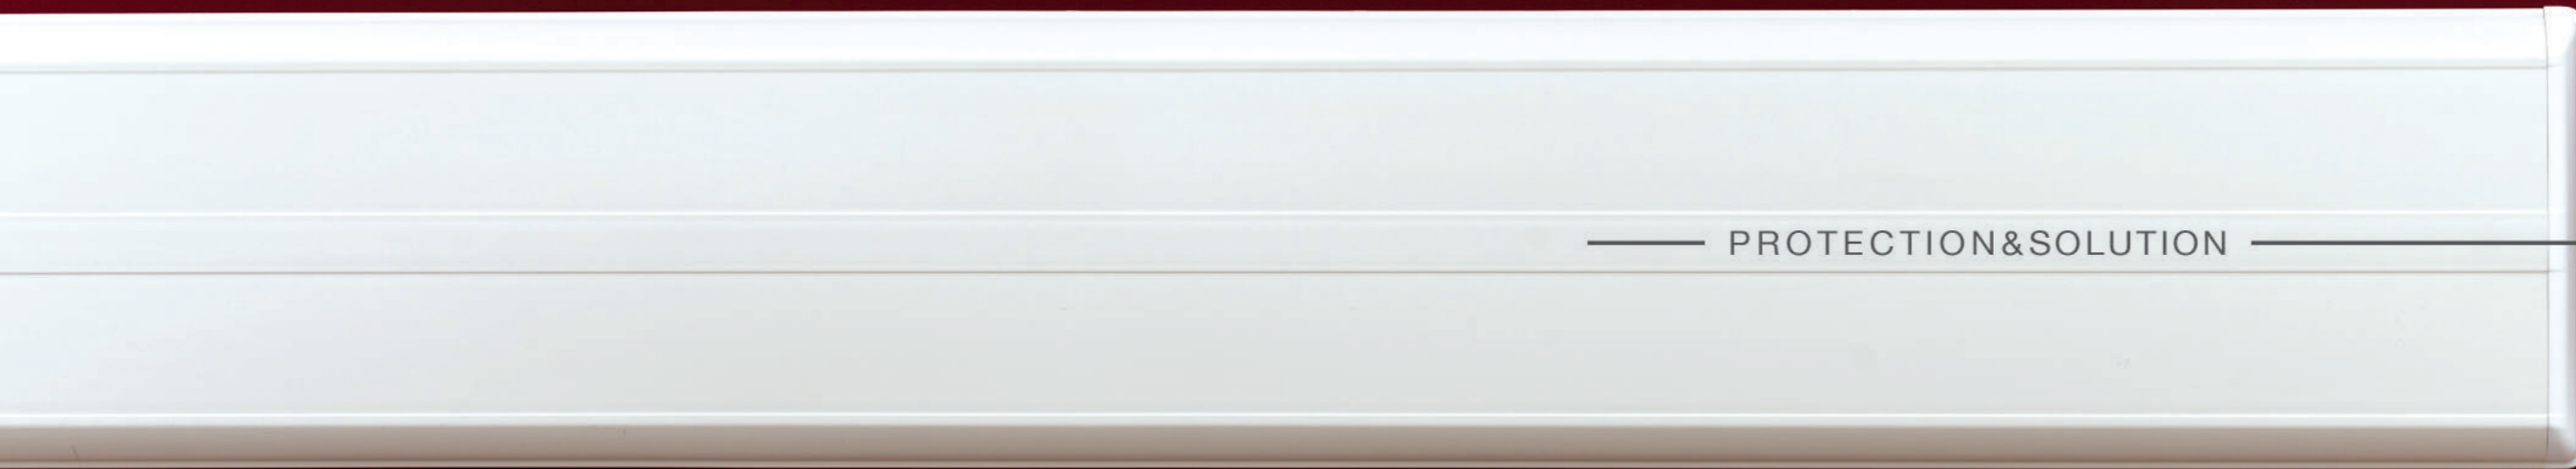

WALL PROTECTION

All public buildings have similar difficulties: premature deterioration together with wear and tear of their premises. Corridor walls, corners, and doors are constantly knocked on by trolleys and are damaged by continuous pedestrian traffic. ever has developed a range of products made from antibacterial PVC that has been tested in order to offer you the most appropriate solutions.

PROTECTION&SOLUTION