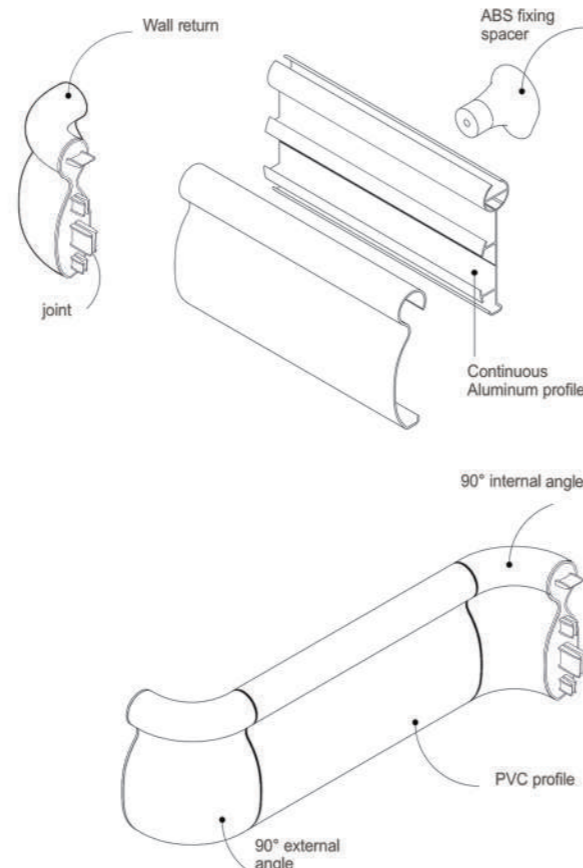

DESCRIPTION

- **Model:** Combo protection handrail
- **Height:** 160 mm
- **Length:** 4 m
- **Tubular upper part diameter:** 38 mm
- **Depth:** 44 mm
- **Overall projection:** 94 mm
- **Stand-off from the wall:** 50 mm
- **Material:** 2 mm thick antibacterial PVC, aluminum profile
- **Fixing:** on PVC spacers
- **Colors:** 32 colors according to the colors in the above table and the possibility of ordering all colors exclusively (according to the request)

SPECIFICATION

- **Description:** protection handrail (Combo as manufactured by ever) from 2 mm thick antibacterial PVC. The height of the handrail is 160 mm, it has an overall protection of 94 mm. It consists of a tubular upper part (diameter 38 mm) and a lower wall protection rail. The PVC profile snap-fixes onto a continuous aluminum profile and finish is provided by PVC accessories (wall returns, 90° internal / external angles). The unit is fitted into a PVC fixing spacer. It is fitted with bactericidal joints.
- **Environment:** no heavy metals are used in its manufacture. 100% of the product are recyclable.
- **Installation method:** upper edge of section 0.90 m max. above floor level. Fixing on PVC spacers to be fitted at 0.80 m centers (0.60 m centers in heavy traffic corridors and on light partitions like plasterboard). Wall returns and angles fixing with self-drilling screws.