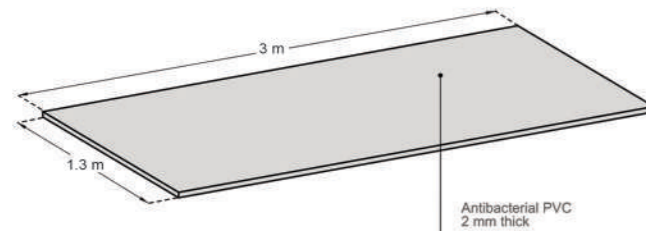

DECOCHOC H2O

PROTECTION AND COVERING PANEL-2MM FOR WET AREAS

APPLICATIONS

Decochoc H2O panel specially designed to protect walls and doors in wet rooms (bathrooms, toilets kitchens, etc.).

Its finely grained, matt surface provides optimal water repellency and scratch resistance to ensure perfect hygiene in the angles.

The product can be thermoformed for use on round pillars (diameter under 800 mm) The formulation is specifically developed to ensure an optimum fusion of panels and floor covering with the H2O welding rods matching the profile colors.

DESCRIPTION

- **Model:** Decochoc H2O protection and covering panel for wet areas
- **Standard dimensions:** 3 m x 1.30 m
- **Custom options:** cutting to size
- **Thickness:** 2 mm
- **Material:** antibacterial PVC, solid color
- **Surface finish:** slightly textured. Specific wet area Hydr'X grain
- **Fixing:** Waterproof ever adhesive and Waterproof PVC welding rods. Joints between panels should be made using PVC welding rods, color matched to the range
- **Colors:** 32 colors according to the colors in the above table and the possibility of ordering all colors exclusively