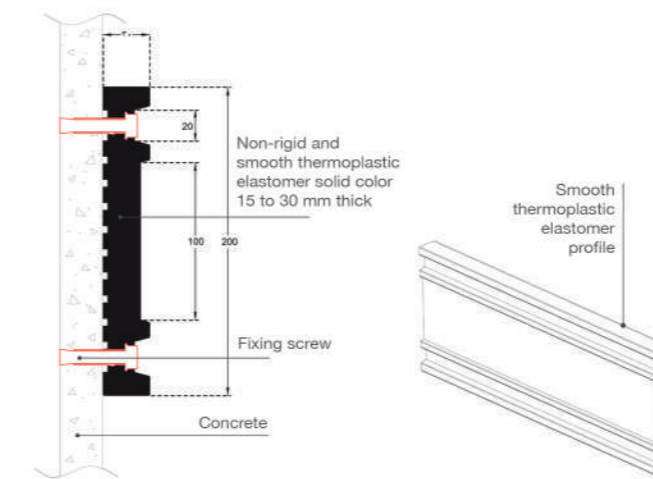

SPECIFICATION

- **Description:** E-shaped flat protection rail in non-rigid and smooth thermoplastic elastomer (Elasto'Punch 200E as manufactured by ever) comprising a 200 mm height profile, 15 to 30 mm thick, solid color, giving it excellent impact-resistance properties and good ageing and UV resistance.
- **Environment:** no heavy metals are used in its formulation.

100% of the product are recyclable.

- **Colour:** black.
- **Installation method:** by screwing