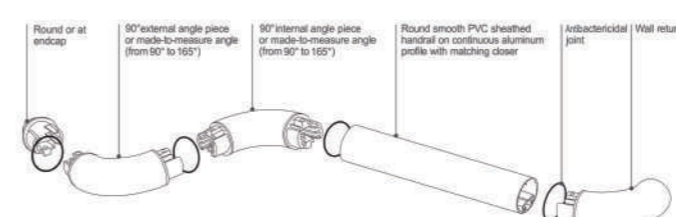

SPECIFICATION

Round handrail with PVC sheath with a diameter of 40 mm. It consists of a 1.5 mm thick continuous aluminum profile covered by a 1.5 mm thick smooth and antibacterial ABS sheath. Wall fixing is by swan-neck with 70 mm rose brackets, in brushed stainless steel and 40 mm deep satin silver anodised aluminum brackets which are available in different types. Various smooth and antibacterial PVC accessories with solid color (round or flat endcaps, external and internal 90° angle pieces or made-to-measure from 90 to 165°, wall returns), supplied with antibactericidal joints, are available to finish the handrail assembly and are sleeved into the profile with clamping screws. Technical solutions are available to ensure continuity around corners (90° or made-to-measure), in staircases, across service ducts and around curved sections.

• **Environment:** no heavy metals are used in its manufacture. 100% of the product are recyclable.

• **Installation method:** upper edge of section 0.90 m max. above floor level. Fixes to 2-point or 3-point self-locking brackets, depending on the model, screwed to the wall at 1.20 m centres (0.80 m centres in heavy traffic corridors and on light partitions like plasterboard). Wall returns, endcaps and angles to be fixed with 2.5 mm Allen clamping screws.