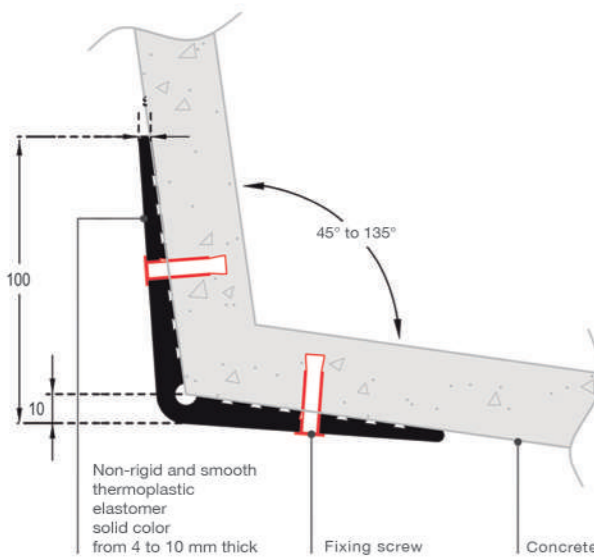

SPECIFICATION

- **Description:** variable angle corner protector (from 45° to 135°) in non-rigid and smooth thermoplastic elastomer, 100 mm wing width (external measurement) / 90 mm wing width (internal measurement) (Elasto'Flex 100V as manufactured by "ever") comprising a profile, from 4 mm (end) to 10 mm (corner), solid color, giving it excellent impact-resistance properties and good ageing and UV resistance.

- **Installation method:** by screwing.
- **Environment:** no heavy metals are used in its formulation.
- **Colour:** black.

100% of the product are recyclable.