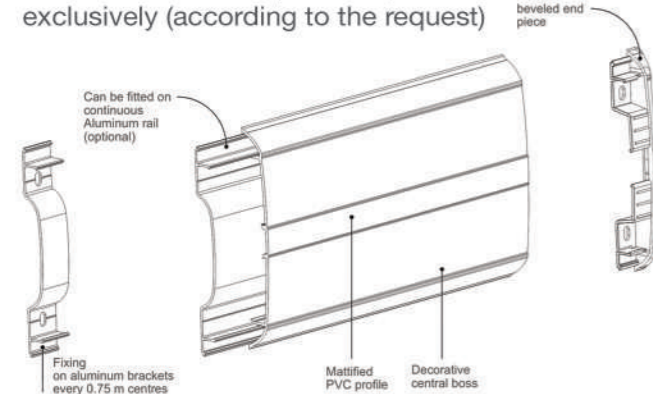

LINEA'PUNCH

SWALL PROTECTION RAIL - 180 MM HIGH

APPLICATIONS

The Linea'Punch protection rail is the perfect alliance between impact resistance and design. Its uncluttered line helps it merge with the decor and matches perfectly the Linea'Touch handrails for an aesthetic and high-performance solution throughout the building.

Its narrow beveled end pieces are smooth and minimize projection and reduce the distance to door frames, and the wall-hugging profile makes for easy cleaning and maximum hygiene. It is easy and quick to install, thanks to its double clipping.

It provides effective and discreet protection for walls exposed to heavy trolley traffic in corridors, access areas, and storage rooms (hospitals, clinics retirement homes, labs, cleanrooms, hotels restaurants, and schools)..

DESCRIPTION

- **Model:** Linea'Punch protection rail
- **Height:** 180 mm
- **Depth:** 25 mm
- **Length:** 4 m
- **Material:** antibacterial PVC and aluminum brackets
- **Surface finish:** mattified with a central boss
- **Fixing components:** aluminum brackets (optional: continuous aluminum rail)
- **Colors:** 32 colors according to the colors in the above table and the possibility of ordering all colors exclusively (according to the request)