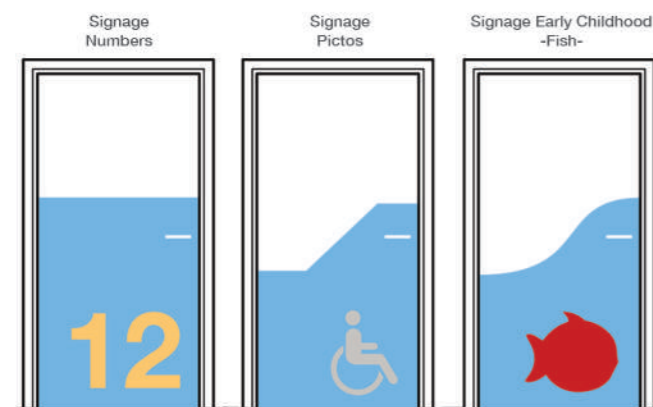

PICTO PANELS

FOR HALF-HEIGHT DOOR PROTECTION - 2MM

APPLICATIONS

The inlaid signage with numerals, pictos or Early Childhood drawings individually identify your half-door protections in Decochoc by forming an effective and robust marking that is visible from a distance and easy to clean.

The drawings will be highly appreciated by the young public in particular, who will easily be able to find directions.

DESCRIPTION

- **Model:** Decochoc inlaid signage with Numerals Pictos, or Early Childhood drawings
- **Thickness:** 2 mm
- **Material:** antibacterial PVC
- **Surface finish:** slightly textured
- **Fixing:** ever adhesive
- **Colors:** 32 colors according to the colors in the above table and the possibility of ordering all colors exclusively

SPECIFICATION

- **Description:** inlaid signage in half-door protection (Numerals, Pictos, or Early Childhood drawings) from rigid and antibacterial PVC and slightly textured surface, 2 mm thick.
- **Environment:** No heavy metals are used in its manufacture. 100% of the product are recyclable.
- **Installation method:** ever adhesive.