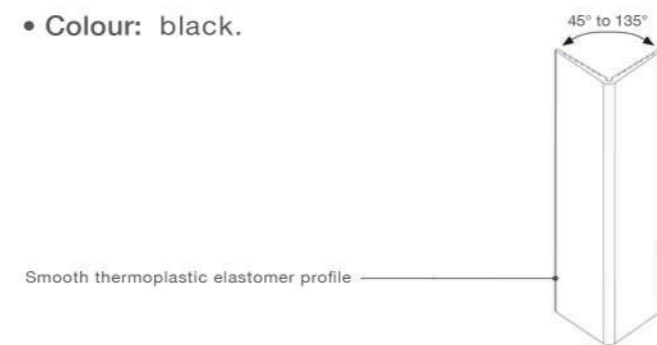

SPECIFICATION

- **Description:** variable angle corner protector (from 45° to 135°) in non-rigid and smooth thermoplastic elastomer, 100 mm wing width (external measurement) / 90 mm wing width (internal measurement) (Elasto'Flex 100V as manufactured by "ever") comprising a profile, from 4 mm (end) to 10 mm (corner), solid color, giving it excellent impact-resistance properties and good ageing and UV resistance.

- **Installation method:** by screwing.
- **Environment:** no heavy metals are used in its formulation.
- **Colour:** black.

100% of the product are recyclable.