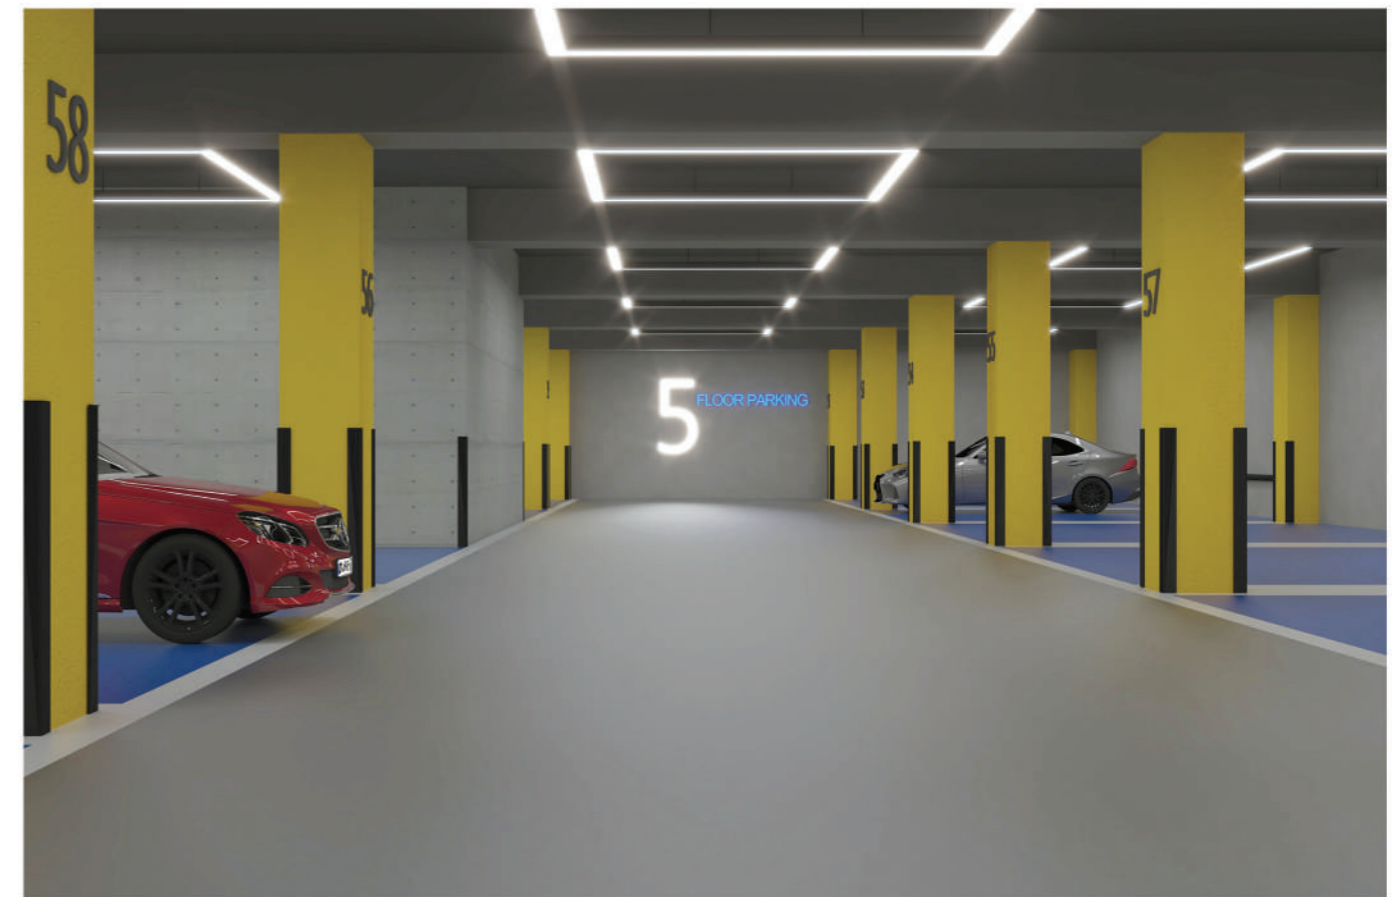

NEW

ELASTO'FLEX 100V P.41

Variable angle corner protector

ELASTO'PUNCH 100D P.42

Wall protection rail
Height 100 mm

ELASTO'PUNCH 200E P.42

Wall protection rail
Height 200 mm

Profile/code	Traffic Sign	Description	Material	Color Range
ELASTO'FLEX 100V		Variable angle corner protector	Thermoplastic elastomer	1 color
ELASTO'PUNCH 200E		Wall protection rail	Thermoplastic elastomer	1 color
ELASTO'PUNCH 100D		Wall protection rail	Thermoplastic elastomer	1 color