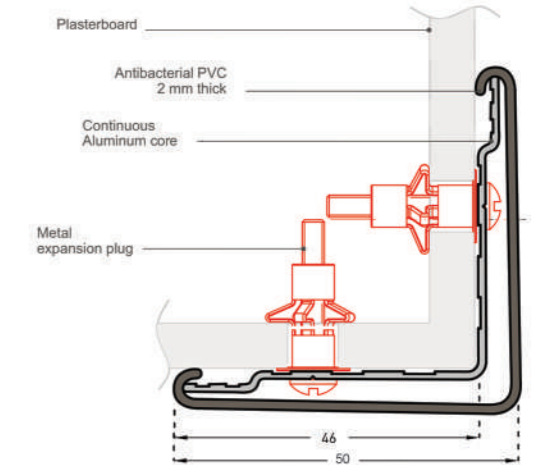

SPECIFICATION

- **Description:** 90° corner protector on core from smooth antibacterial PVC, 2 mm thick. Wings are 68 mm or 46 mm wide (internal measurement) and snap-fix onto a continuous aluminum core. The corner protector is finished with a ABS end cap. he width of each wing is 50 mm. The edges of the PVC profile are designed with an angle to be fixed on the aluminum base to be completely placed on the wall. this method is very effective in minimizing dust-prone pores.
- other features of this product include color stability against UV, disinfectants, closeness to air and antibacterial properties. The Linea'Touch Handrail LED is fully capable of being washed and disinfected.
- **Environment:** no heavy metals are used in its manufacture.100% of the product are recyclable.
- **Installation method:** snap-fixes onto continuous aluminum core screwed to the wall.