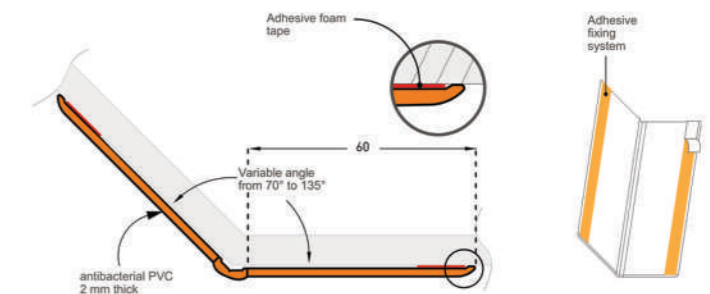

SPECIFICATION

- **Description:** Adhesive protection plate (Contact 200 as manufactured by ever) from smooth and antibacterial PVC. PVC profile is 200 mm high and 2.5 mm thick. It provides a smooth surface finish with decorative grooves. It is provided with 2 or 3 strips of double-sided adhesive foam tape for fixing.
- **Environment:** no heavy metals are used in its manufacture. 100% of the product are recyclable.
- **Installation method:** adhesive.

COMBOFLEX

VARIABLE ANGLE FLEXIBLE ADHESIVE CORNER PROTECTOR APPLICATIONS

Thanks to its rounded, reinforced flexible strip, this product provides efficient, decorative, and economical protection for all corners exposed to frequent impact. Available in 32 standard colors, this model blends in with all interior decoration styles in public buildings.

DESCRIPTION

- **Model:** Comboflex flexible adhesive corner protector
- **Angle:** from 70° to 135°
- **Wing width:** 60 mm (internal measurement)
- **Thickness:** 2 mm
- **Length:** 2.00 m
- **Material:** antibacterial PVC
- **Surface finish:** smooth
- **Fixing:** adhesive foam tapes to reinforce with ever multipurpose adhesive sealant
- **Colors:** 32 (6 standard and 26 on request)

SPECIFICATION

- **Description:** variable angle adhesive corner protector (from 70° to 135°) with flexible strip from smooth and antibacterial PVC, 2 mm thick. Wings are 60 mm wide (internal measurement) and the central rounded bead forms a decorative and harmless strip. It is provided with 2 strips of double-sided adhesive foam tape for fixing.
- **Environment:** No heavy metals are used in its manufacture. 100% of the product are recyclable.
- **Color:** 6 standard (white, gray, cream, green, blue, yellow) and 26 on request.
- **Installation method:** adhesive. ever multipurpose adhesive sealant is recommended for stronger fixing.