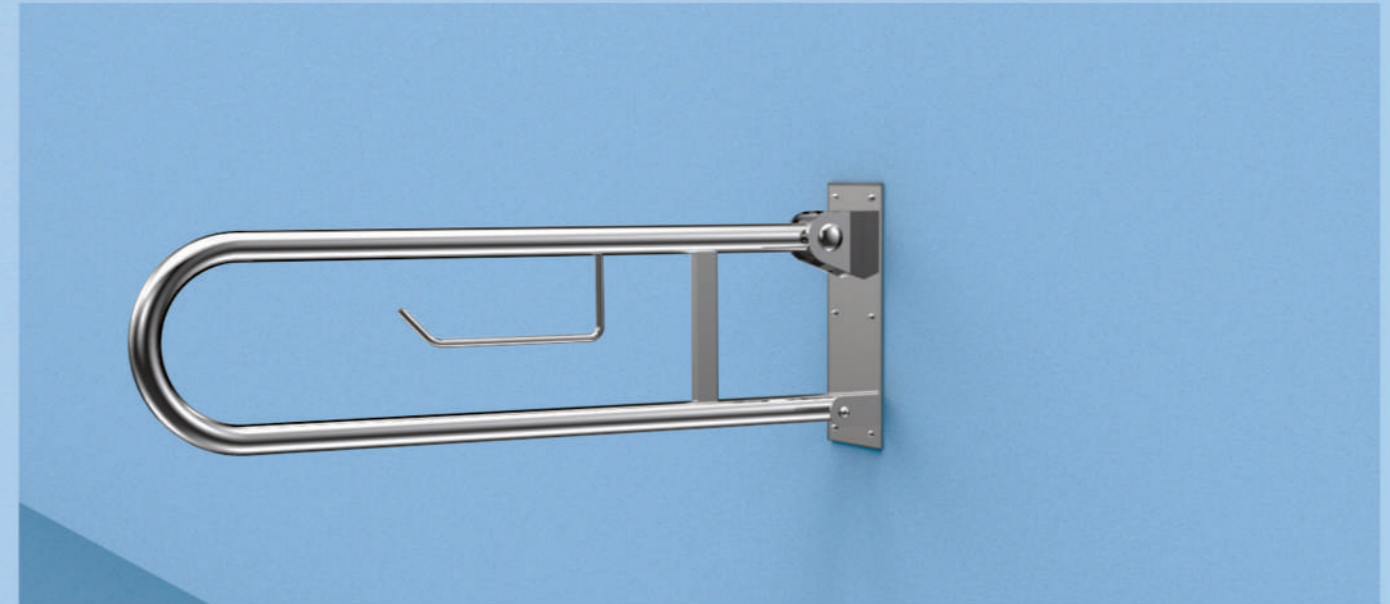

GRAB BARS

Grab bars help patient's balance while performing daily tasks and allow disabled people to balance better while moving around and sitting down. This product is a suitable tool which helps to increase the safety of people. Its steel model is very useful in high humid and slippery places due to its rust proof material and suitable grip for ensuring the safety of people.