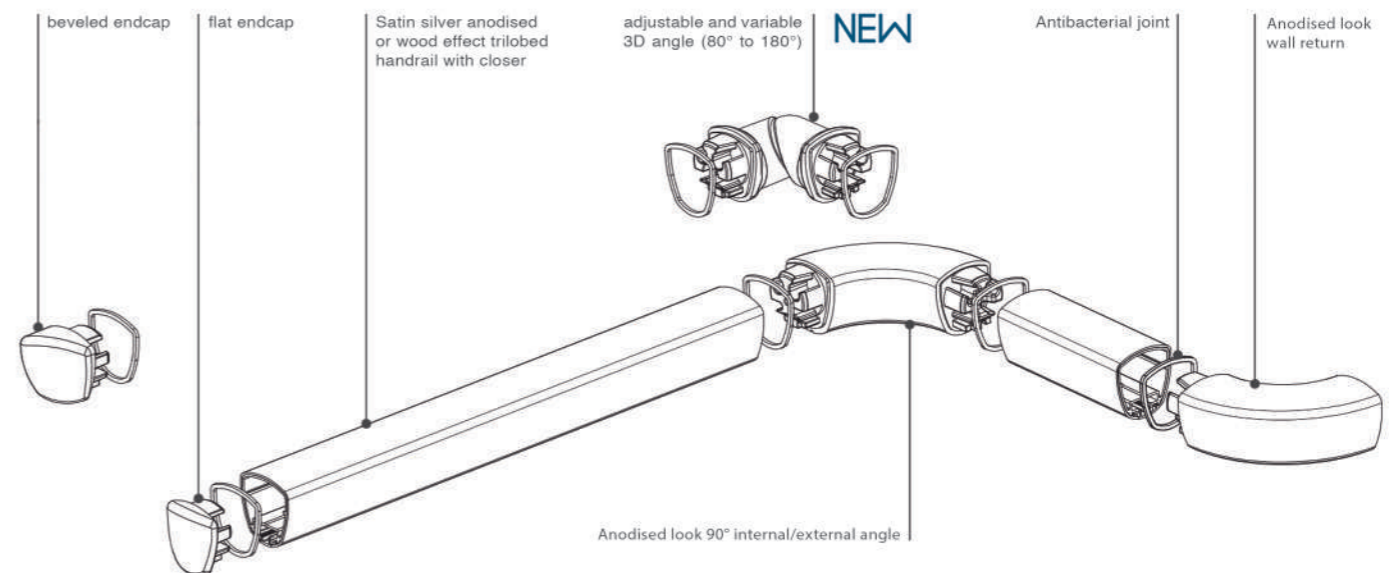

• **Environment:** no heavy metals and no substance potentially subjected to any REACH

restriction are used in its manufacture. 100% of the product are recyclable.

• **Installation method:** upper edge of section 0.90 m max. above floor level. Fixes to 2-point or 3-point self-locking brackets, depending on the model screwed to the wall at 1.20 m centres (0.80 m centres in heavy traffic corridors and on light partitions like plasterboard).

DESCRIPTION

- **Model:** Linea'Touch LED - Decowood or Anodised - trilobed handrail
- **Cross section:** height 42 mm x width 40 mm
- **Length:** 4m
- **Overall Projection:** 80 mm
- **Stand-off from wall:** 40 mm
- **Material:** satin silver anodised aluminium or wood effect PVC, antibacterial joint
- **Fixing:** on self-locking brackets
  - refined, bugled or reinforced, 2-point fixing in aluminum, silver anodised effect
  - swan-neck with 70 mm rose, 3 point fixing in brushed stainless steel screwed to the wall every 1.20 m (0.80 m centres in heavy traffic areas and on light partitions like plasterboard)
- **Colours:**
  - 20 wood decors for Linea'Touch LED - Decowood
  - Satin silver anodised for Linea'Touch LED - Anodised