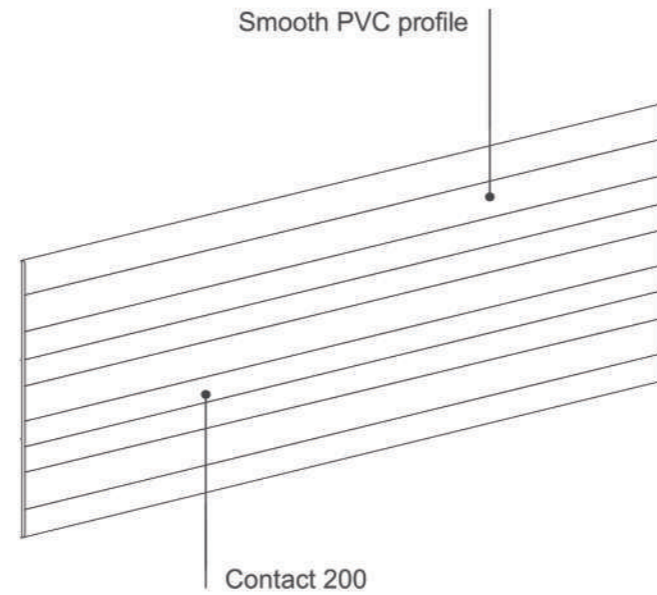

CONTACT

NEW ADHESIVE PROTECTION PLATES 200 MM HIGH APPLICATIONS

Both resistant and decorative, the Contact protection plates prevent damage to doors and walls exposed to furniture and bed scratches, chair frictions and repeated impacts from trolleys (corridors, bedrooms and waiting rooms in public buildings). It also matches the Impact protection rails.

DESCRIPTION

- **Model:** Contact 200 adhesive protection plate
- **Height:** 200 mm
- **Thickness:** 2.5 mm
- **Length:** 4 m
- **Material:** antibacterial PVC
- **Surface finish:** smooth with decorative grooves
- **Fixing:** adhesive foam tapes
- **Colors:** 32 colors according to the colors in the above and also can be ordered exclusively

SPECIFICATION

- **Description:** Adhesive protection plate (Contact 200 as manufactured by ever) from smooth and antibacterial PVC. PVC profile is 200 mm high and 2.5 mm thick. It provides a smooth surface finish with decorative grooves. It is provided with 2 or 3 strips of double-sided adhesive foam tape for fixing.
- **Environment:** no heavy metals are used in its manufacture. 100% of the product are recyclable.
- **Installation method:** adhesive.