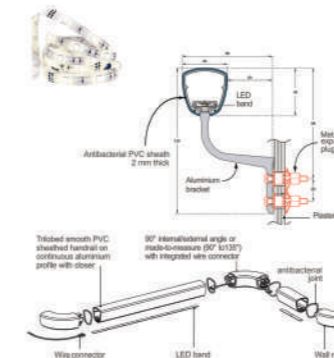

LINEA'TOUCH LED

TRILOBED HANDRAILS

APPLICATIONS

DESCRIPTION

- **Model:** Linea'Touch LED - PVC sheathed-trilobed handrail
- **Cross section:** height 42 mm x width 40 mm
- **Length-Handrail:** 4 m - LED band: 4 m (cuttable) - Colored filter: 1 m
- **Overall Projection:** 80 mm
- **Stand-off from wall:** 40 mm
- **Material:** antibacterial PVC, solid color, on continuous aluminum profile, antibacterial joint.
- **Fixing:** on bugged and quick removable 2-point self-locking aluminum brackets, silver anodized effect, screwed to the wall every 1.20 m (0.80 m centers in heavy traffic areas and on light partitions like plasterboard)
- **Colors:** 32 colors according to the colors in the above table and the possibility of ordering all colors exclusively (according to the request)

SPECIFICATION