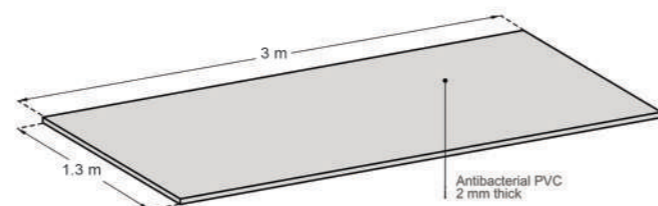

SPECIFICATION

- **Description:** Decochoc wall protection and covering panels have been made of rigid and antibacterial PVC with solid color and a slightly textured surface. the measurements of these panels are 3 m long, 1.30 m high, and 2 mm thick. Antibacterial properties, ease of installation, and being lightweight are the unique features of this product. Joints between panels by using PVC welding rods are important to cause an integrated surface at the connection point and to ensure perfect hygiene.

Other features are:

color firmness against UV rays and disinfectants
Antibacterial properties. this product is entirely washable and disinfectable.

according to the mentioned specifications, this product is suitable for places that require hygiene.

1. **Environment:** No heavy metals are used in its manufacture. 100% of the product are recyclable.
   - **Installation method:** the panel is installed using ever adhesive. Joints between panels can be made using PVC welding rods, color matched to the range.
2. **FOR AN IMPECCABLE FINISH:**

- **Fin'Al:** finishing and jointing profiles in satin silver anodized aluminum
- **Fin'Color:** finishing and jointing profiles in smooth PVC
- **Welding rods**