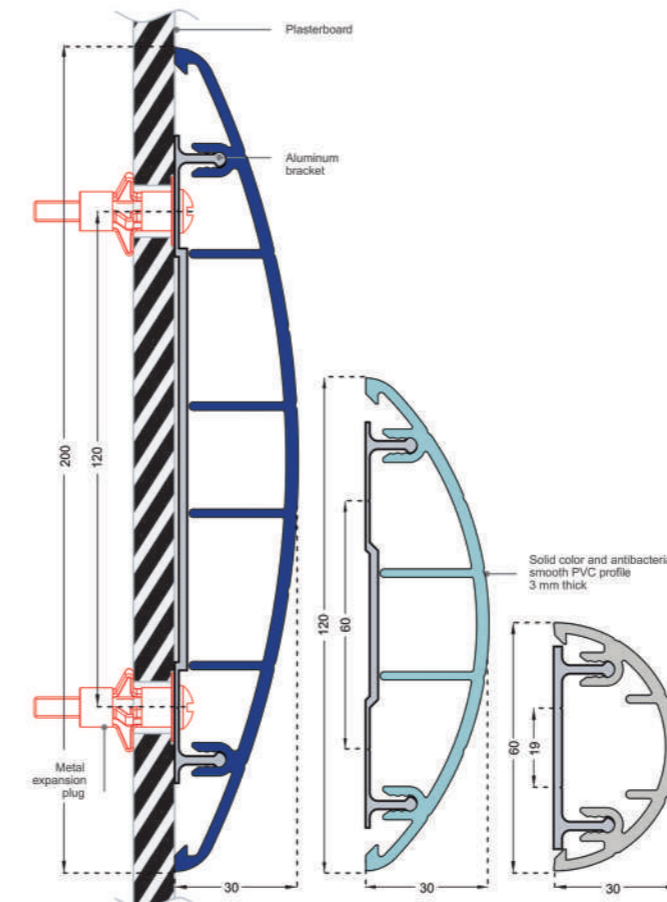

SPECIFICATION

- **Description:** flat wall protection rail with a central boss from mattified and antibacterial PVC. PVC profile projects 25 mm, is 180 mm high, and 2 mm thick. It provides a mattified surface finish and snaps fixes onto aluminum brackets or continuous aluminum rail (optional) made more robust by an exclusive 'omega' shape. The upper and lower parts of the profile are smooth, beveled, and edged with strengthened lips to hold the profile tightly against the wall and minimize dust traps. The finish is provided by slim beveled and smooth end pieces (16.5 mm wide). This wall protection rail achieves an impact resistance over 110 Joules, i.e., an impact of more than 320 kg traveling at 3 km/h.
- **Environment:** No heavy metals are used in its manufacture. 100% of the product are recyclable.
- **Installation method:** recommended height of protection rail centerline 0.80 m above floor level for mid-level wall protection or on top of the skirting for low-level wall protection. Snap-fixes to aluminum '4-point' brackets spaced at 0.75 m centers or continuous aluminum rail (optional).

DESCRIPTION

- **Model:** Impact 200/120 or 60 wall protection rail
- **Height:** 200/120 or 60 mm
- **Depth:** 30 mm
- **Length:** 4 m
- **Material:** 3 mm thick antibacterial PVC
- **Surface finish:** smooth with decorative grooves
- **Fixing components:** aluminum brackets (optional: continuous aluminum rail)
- **Colors:** 32 colors according to the colors in the above and also can be ordered exclusively