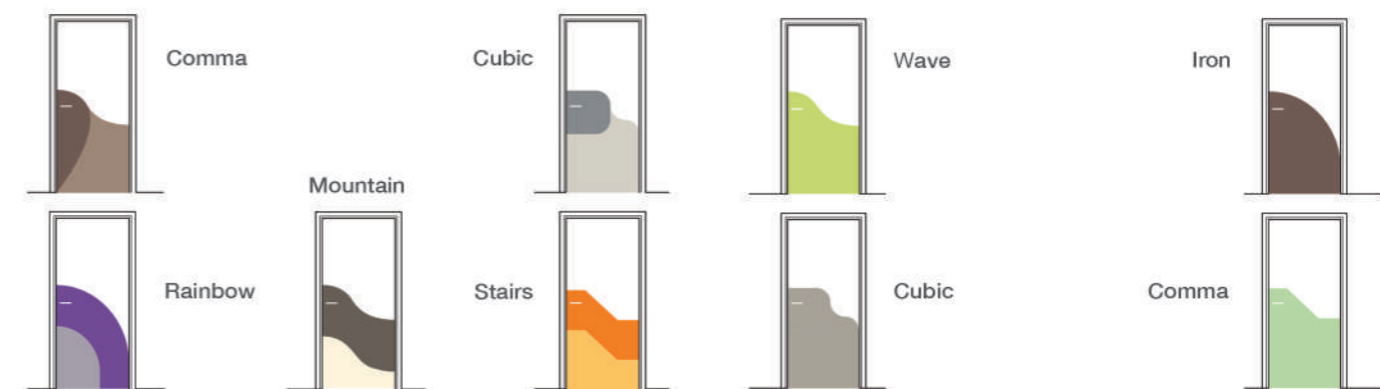

SPECIFICATION

- Half-height decorative one-color door protection (Iron Wave, Mountain, or Cubic masks as manufactured by ever) from rigid and antibacterial PVC and slightly textured surface, 2 mm thick.
- **Environment:** No heavy metals are used in its manufacture. 100% of the product are recyclable.
- **Installation method:** ever adhesive.

PROTECTION AND COVERING PANEL - 2 MM

APPLICATIONS

These half-door claddings protect and bring a touch of originality. This product is excellent protection and covering for doors, which simultaneously has a decorative and aesthetic aspect to the environment due to the variety and malleability of these panels.

DESCRIPTION

- **Model:** Multi-colour protection and covering masks with a cut-to-size panel
- **Height:** 1300 mm
- **Length:** 3000 mm
- **Thickness:** 2 mm
- **Material:** antibacterial PVC
- **Surface finish:** slightly textured
- **Fixing:** ever adhesive.
- **Colors:** 32 colors according to the colors in the above table and the possibility of ordering all colors exclusively

SPECIFICATION

- Half-height decorative two-color door protection from rigid and antibacterial PVC achieving Bs2d0 fire rating with solid color and slightly textured surface. Width 930 or 1230 mm, height 1200 mm, 2 mm thick.
- **Environment:** No heavy metals are used in its manufacture. 100% of the product are recyclable.
- **Installation method:** ever adhesive