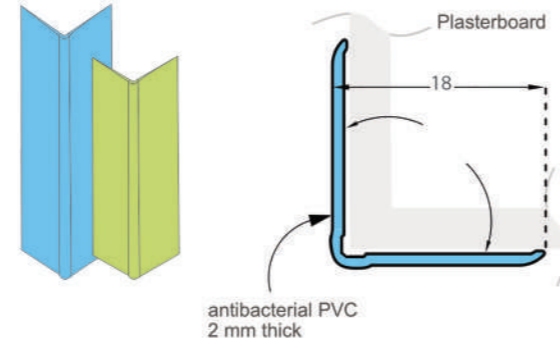

MINIFLEX

90° ADHESIVE CORNER PROTECTOR

APPLICATIONS

This corner protector blend in seamlessly with all interiors and protect corners from light impacts .It is specially used on corners of the walls that are covered with wall coverings like decochoc, decoclean etc. This protector can be fixed on a range of walls (hemp concrete, brick, etc.) Corridors, warehouses, and overcrowded spaces in hospitals, offices, nursing homes, laboratories, clean rooms, restaurants schools, and other public places.

DESCRIPTION

- **Model:** Miniflex adhesive corner protector
- **Angle:** 90°(can be orderd withsoft material for 90-135 angles)
- **Wing width:** 20 mm (internal measurement)
- **Thickness:** 2 mm
- **Length:** 2.00 m (can be orderd withsoft material for 90-135 angles)
- **Material:** antibacterial PVC
- **Surface finish:** smooth
- **Fixing:** adhesive foam tapes to reinforce with ever multipurpose adhesive sealant
- **Colors:** 32 colors according to the colors in the above table and the possibility of ordering all colors exclusively

SPECIFICATION

- **Description:** adhesive corner protector (90°) from smooth and antibacterial PVC, 2 mm thick. Wings are 20 mm wide (internal measurement) and the central rounded bead forms a decorative and harmless strip. It is provided with 2 strips of double-sided adhesive foam tape for fixing.

Other features are:

- color firmness against UV rays and disinfectants. This product is antibacterial, washable, and disinfectable.
- **Environment:** No heavy metals are used in its manufacture. 100% of the products are recyclable.
- **Installation method:** ever multipurpose adhesive sealant is recommended for stronger fixing.

COMBO'CORNER 90

90° CORNER PROTECTORS ON CORE

APPLICATIONS