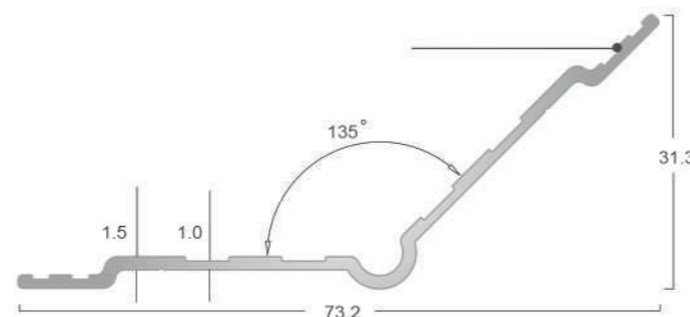

SPECIFICATION

• **Description:** 135° corner protector on core from smooth antibacterial PVC, 2 mm thick. Wings are 68 mm wide (internal measurement) and snap-fix onto a continuous aluminum core. The corner protector is finished with a ABS end cap.

The width of each wing is 50 mm. The edges of the PVC profile are designed with an angle to be fixed on the aluminum base to be completely placed on the wall.

this method is very effective in minimizing dust-prone pores.

other features of this product include color stability against UV, disinfectants, closeness to air and antibacterial properties.

The Linea'Touch Handrail LED is fully capable of being washed and disinfected.

- **Environment:** no heavy metals are used in its manufacture. 100% of the product are recyclable.
- **Colour:** 6 standards (white, gray, cream, green, blue, yellow) and 26 on request.
- **Installation method:** snap-fixes onto continuous aluminum core screwed to the wall.