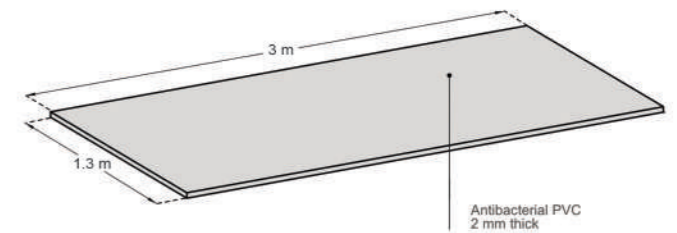

SPECIFICATION

- **Description:** smooth protection and covering panel from rigid and antibacterial PVC with solid color and smooth surface. Dimensions are 3.00 m long, 1.30 m high, and 2 mm thick. antibacterial properties, quick installation, and light weight of it are unique features of this product. welding the seam between the panels with PVC tape is necessary because it causes the surface of the panels to be integrated at the point of connection. this method is effective in maintaining maximum hygiene.
- **Environment:** No heavy metals are used in its manufacture. 100% of the product are recyclable.
- **Installation method:** ever adhesive. Joints between panels can be made using PVC welding rods, color matched to the range.