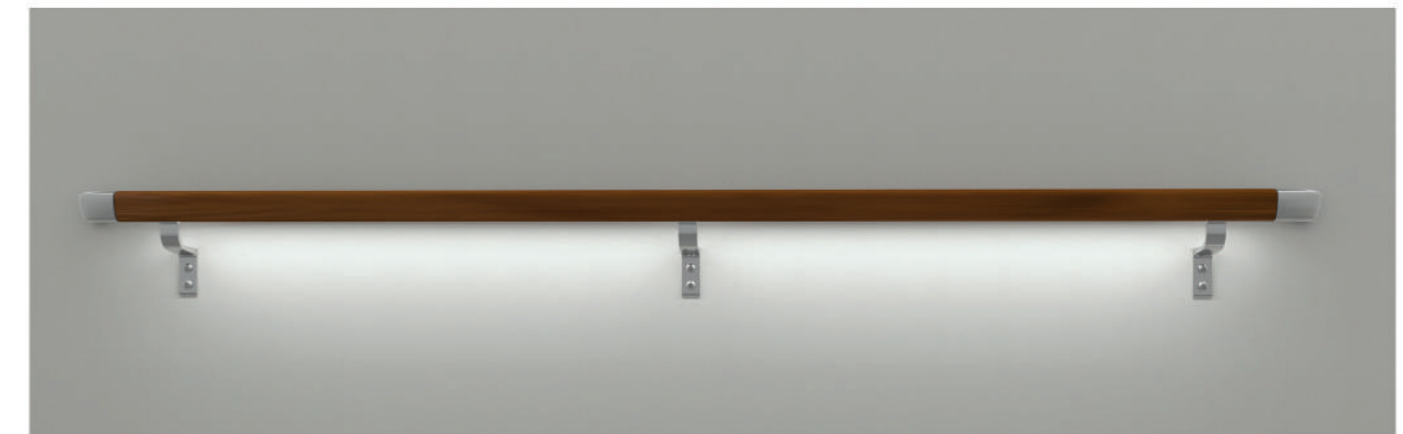

• **The power supply and the electrical connection belong to the Electrical installation package**