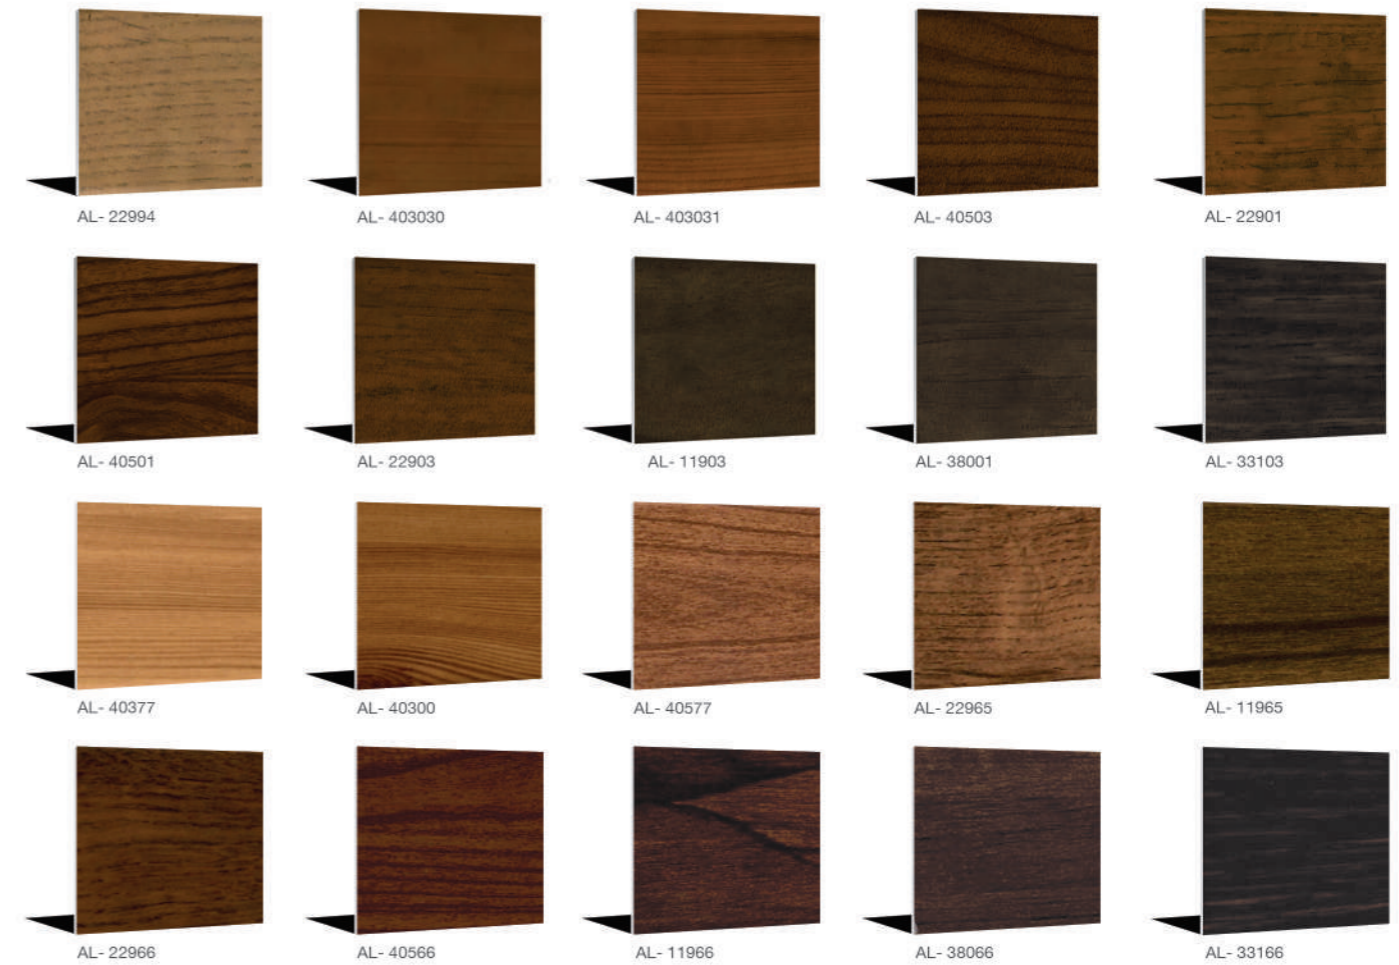

20 WOOD EFFECT DECORS