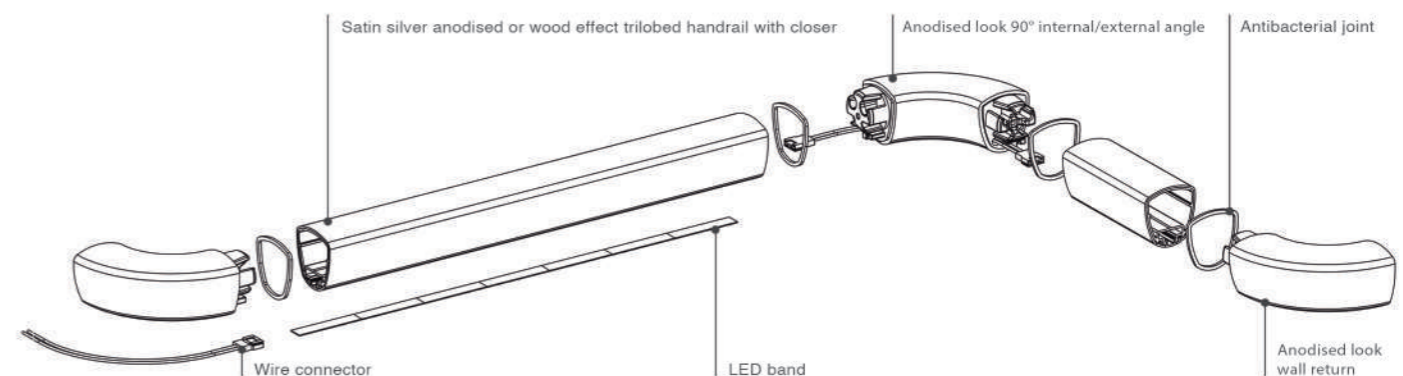

• **The power supply and the electrical connection belong to the Electrical installation package**