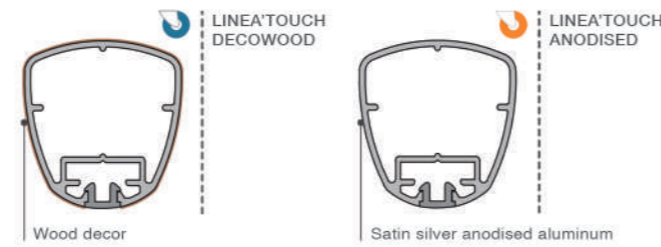

DESCRIPTION

- **Model:** Linea'Touch LED - Decowood or Anodised - trilobed handrail
- **Cross section:** height 42 mm x width 40 mm
- **Length:** 4m
- **Overall Projection:** 80 mm
- **Stand-off from wall:** 40 mm
- **Material:** satin silver anodised aluminium or wood effect PVC, antibacterial joint
- **Fixing:** on self-locking brackets
  - refined, bugled or reinforced, 2-point fixing in aluminum, silver anodised effect
  - swan-neck with 70 mm rose, 3 point fixing in brushed stainless steel screwed to the wall every 1.20 m (0.80 m centres in heavy traffic areas and on light partitions like plasterboard)
- **Colours:**
  - 20 wood decors for Linea'Touch LED - Decowood
  - Satin silver anodised for Linea'Touch LED - Anodised