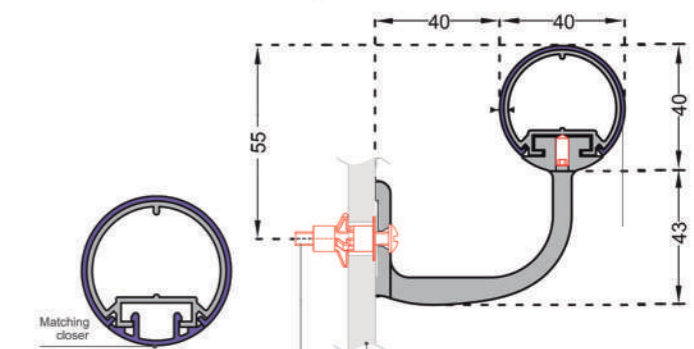

• **Environment:** no heavy metals are used in its manufacture. 100% of the product are recyclable.

• **Installation method:** upper edge of section 0.90 m max. above floor level. Fixes to 2-point or 3-point self-locking brackets, depending on the model, screwed to the wall at 1.20 m centres (0.80 m centres in heavy traffic corridors and on light partitions like plasterboard). Wall returns, endcaps and angles to be fixed with 2.5 mm Allen clamping screws.

DESCRIPTION

- **Model:** Escort - PVC sheathed - round handrail
- **Diameter:** 40 mm
- **Length:** 4 m
- **Overall projection:** 80 mm (or 90 mm on request)
- **Stand-off from wall:** 40 mm (or 50 mm on request)
- **Material:** antibacterial PVC, solid color, on continuous aluminum profile, antibactericidal joint
- **Fixing:** on self-locking brackets - perforated, bugled or full, 2-point fixing in satin silver anodised aluminum - swan-neck with 70 mm rose, 3 point fixing in brushed stainless steel screwed to wall at 1.20 m centres (0.80 m centres in heavy traffic areas and on light partitions like plasterboard)
- **Colors:** 32 colors according to the colors in the above and also can be ordered exclusively