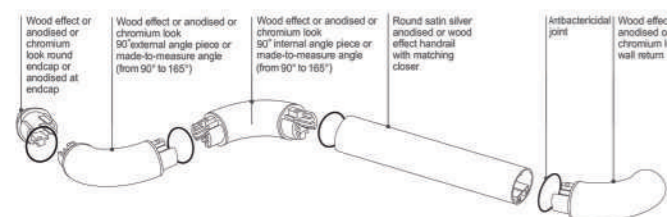

Escort Anodised
Escort - Decowood 20 wood decors

ESCORT DECOWOOD & ANODISED

ESCORT PVC SHEATHED

NEW ROUND HANDRAILS - DIAMETER 40 MM APPLICATIONS

Particularly elegant handrails with a wood effect or satin silver anodised aluminum finish and curved, unobtrusive brackets.

They are ideal for all buildings open to the public: corridors and stairways in retirement homes, schools, hotels, residential apartment buildings, offices, etc. Escort can be bent for curved sections. A removeable system is available to provide continuation of the handrail in front of service ducts.

SPECIFICATION

Round wood effect handrail or satin silver anodised aluminum with a diameter of 40 mm. It consists of a 1.5 mm thick continuous aluminum profile covered with a wood decor PVC film (Decowood) or 10 micron satin silver anodised (Anodised) and a matching closer underneath. The section comprises a groove into which brackets and matching closer slide and lock. Wall fixing is by 40 mm deep satin silver anodised aluminum brackets curved and perforated (80 mm wide), curved and full (60 mm wide) or bugled (55 mm wide). Various smooth and antibacterial ABS accessories (round or flat endcaps, external and internal 90° angle pieces or made-to-measure from 90 to 165°, wall returns) supplied with antibactericidal joints, are available in wood effect or anodised look or chromium look to finish the handrail assembly and are sleeved into the profile. All technical solutions are available to ensure continuity around corners (90° or made-to-measure) in staircases, across service ducts and around curved sections (pre-curved in the factory).

• **Environment:** no heavy metals are used in its manufacture. 100% of the product are recyclable.