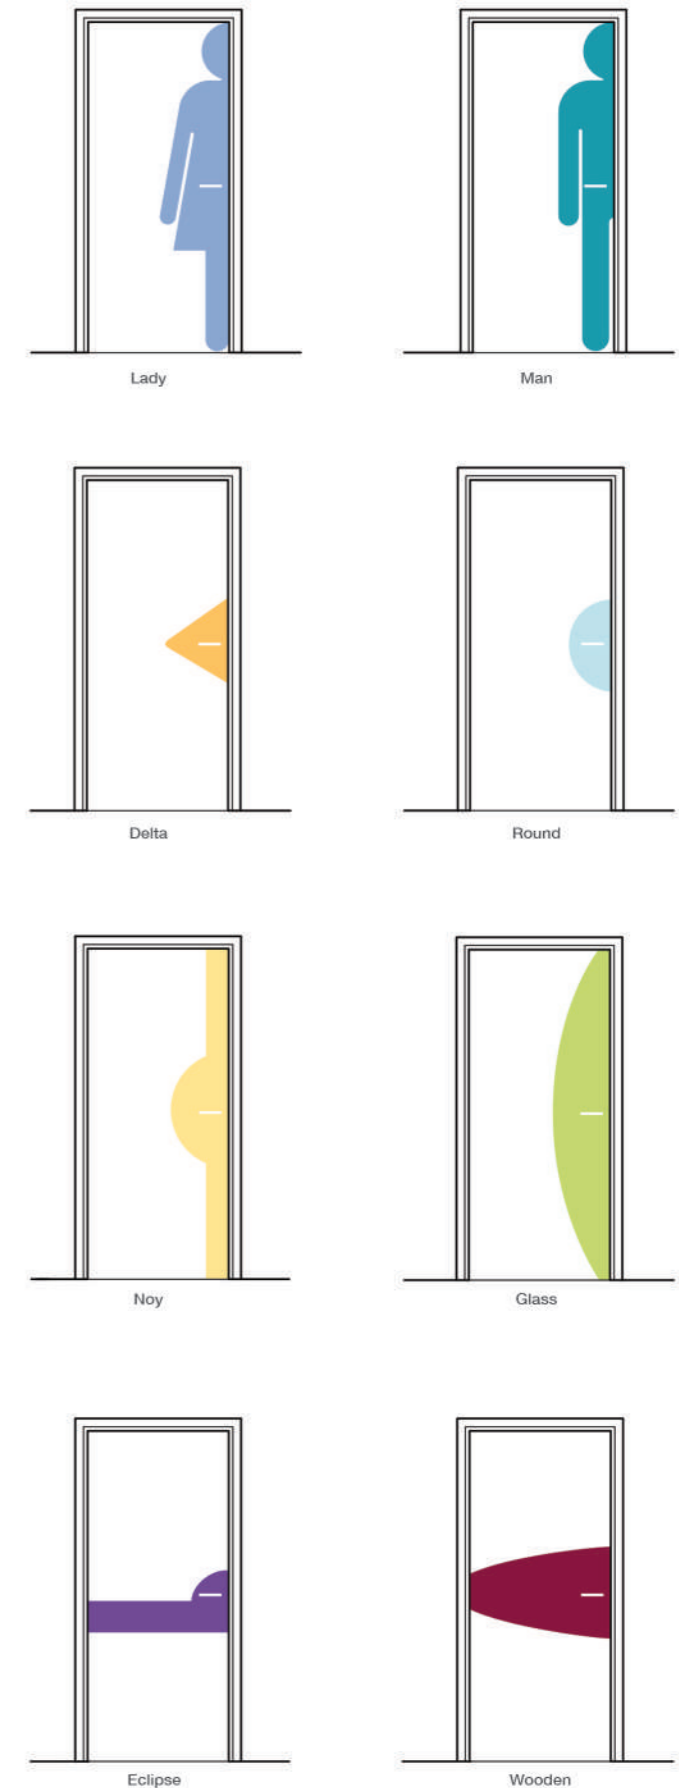

SPECIFICATION

- **Description:** hand plates from rigid and antibacterial PVC and slightly textured surface, 2 mm thick. The drawings will be highly appreciated by the young public in particular, who will easily be able to find directions.
- **Environment:** No heavy metals are used in its manufacture. 100% of the product are recyclable.
- **Installation method:** ever adhesive.