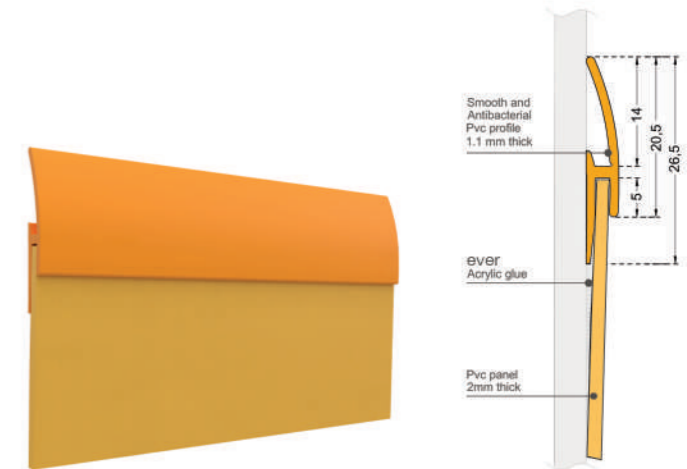

SPECIFICATION

Finishing profile (J shape) from antibacterial PVC with a solid color (Fin'Color finishing profile in J shape) designed for horizontal or vertical finishing for 2 mm thick protection panels.

• **Environment:** No heavy metals are used in its manufacture. 100% of the product are recyclable.

• **Installation method:** ever adhesive or screwing to the wall