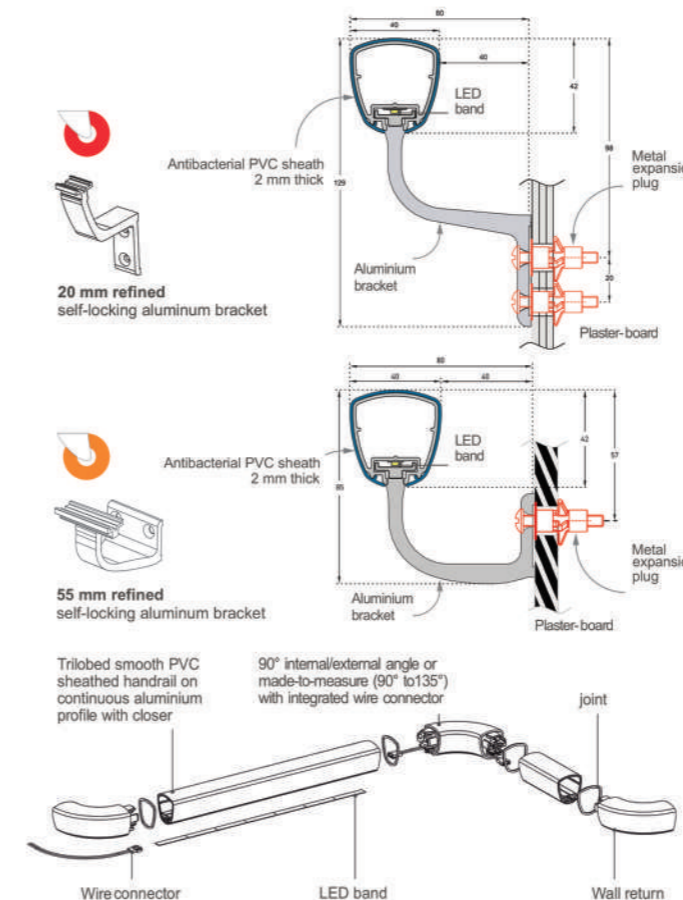

TRILOBED HANDRAILS

APPLICATIONS

The new Linea'Touch LED handrail is designed to help people move around safely in corridors and traffic areas. Thanks to its exclusive trilobed shape, developed with our partner architects and validated by ergonomists, the Linea'Touch LED handrail provides an excellent handgrip while protecting walls effectively and now offers a user guiding system thanks to integrated lighting. Ideal in hospitals, clinics, retirement homes, disability centers, performance venues, hotels, offices, etc.

The LED handrail provides comfort and safety for your users and staff, along with design and aesthetics for your establishment.

With Linea'Touch LED, create your customized ambiance, for each area, department, or floor.

The Linea'Touch LED handrail operates with a 12 VDC 60 W dimmable power supply box for a maximum handrail length of 8 meters.

The internal/external angle pieces have an integrated power cable for connection with the LED bands. The power supply can be placed in a false ceiling or electrical cabinet for easier maintenance (intervention by an electrician is recommended).

A switch, programmer, or proximity sensor can be associated with the handrail.