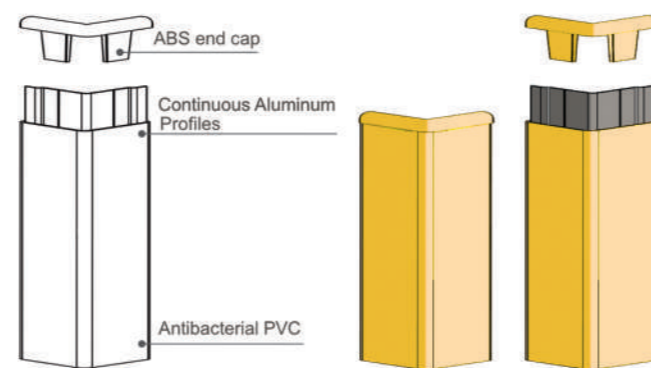

SPECIFICATION

• **Description:** 135° corner protector on core from smooth antibacterial PVC, 2 mm thick. Wings are 68 mm wide (internal measurement) and snap-fix onto a continuous aluminum core. The corner protector is finished with a ABS end cap.

The width of each wing is 50 mm. The edges of the PVC profile are designed with an angle to be fixed on the aluminum base to be completely placed on the wall.

this method is very effective in minimizing dust-prone pores.

other features of this product include color stability against UV, disinfectants, closeness to air and antibacterial properties.

The Linea'Touch Handrail LED is fully capable of being washed and disinfected.

- **Environment:** no heavy metals are used in its manufacture. 100% of the product are recyclable.
- **Colour:** 6 standards (white, gray, cream, green, blue, yellow) and 26 on request.
- **Installation method:** snap-fixes onto continuous aluminum core screwed to the wall.