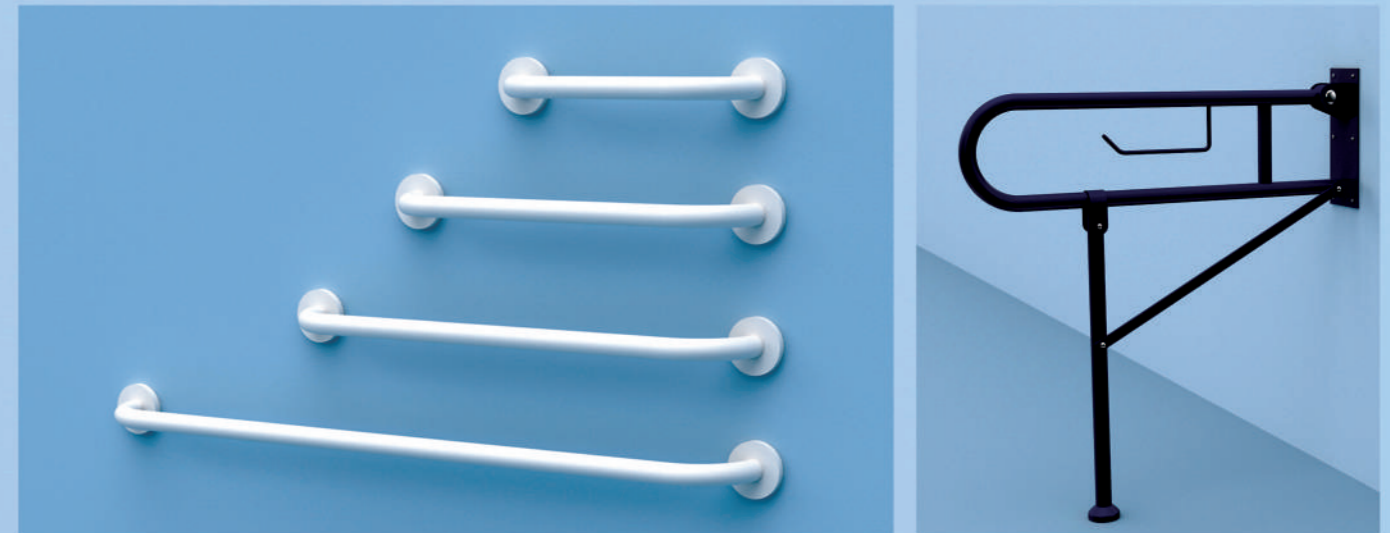

GRAB BARS

Grab bars help patient's balance while performing daily tasks and allow disabled people to balance better while moving around and sitting down. This product is a suitable tool which helps to increase the safety of people. Its steel model is very useful in high humid and slippery places due to its rust proof material and suitable grip for ensuring the safety of people.