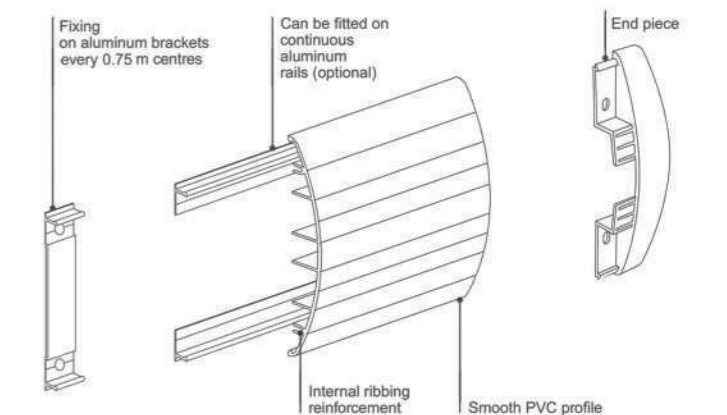

DESCRIPTION

- **Model:** Impact 200/120 or 60 wall protection rail
- **Height:** 200/120 or 60 mm
- **Depth:** 30 mm
- **Length:** 4 m
- **Material:** 3 mm thick antibacterial PVC
- **Surface finish:** smooth with decorative grooves
- **Fixing components:** aluminum brackets (optional: continuous aluminum rail)
- **Colors:** 32 colors according to the colors in the above and also can be ordered exclusively

NEW

SPECIFICATION

• **Description:** curved wall protection rail (Impact 200/120 or 60 as manufactured by ever) from smooth and antibacterial PVC. PVC profile is 200/120 or 60 mm high and 3 mm thick. It provides a smooth surface finish with decorative grooves and snap-fixes onto aluminum brackets or continuous aluminum rail (optional). Finish is provided by end pieces, external and internal 90° angle pieces in smooth PVC and aluminum jointing blocks.

• **Environment:** no heavy metals are used in its manufacture. 100% of the product are recyclable.

• **Installation method:** recommended height of protection rail centreline 0.80 m above floor level for mid-level wall protection or on top of the skirting for low level wall protection. Snap-fixes onto aluminum brackets spaced at 0.75 m centres or continuous aluminum rail (optional).