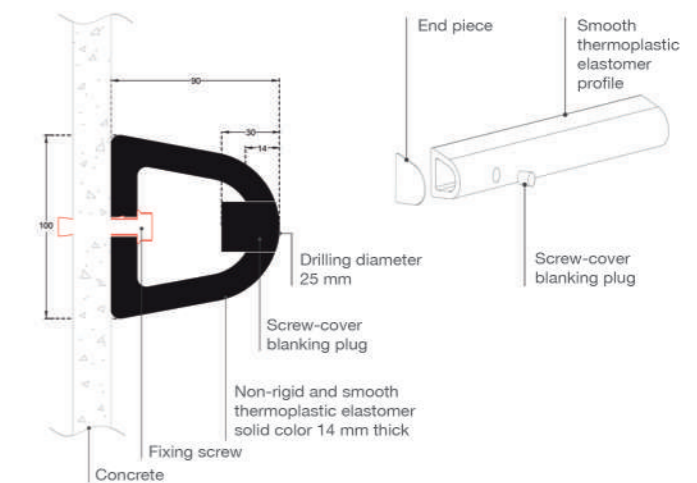

SPECIFICATION

- **Description:** D-shaped round protection rail in non-rigid and smooth thermoplastic elastomer (Elasto'Punch 100D as manufactured by ever) comprising a 100 mm height profile, 90 mm deep, solid color and 14 mm thick, giving it excellent impact resistance properties and good ageing and UV resistance.

Finish is provided by end pieces and screw-cover blanking plugs in smooth thermoplastic elastomer.

- **Environment:** no heavy metals are used in its formulation.

100% of the product are recyclable.

- **Colour:** black.