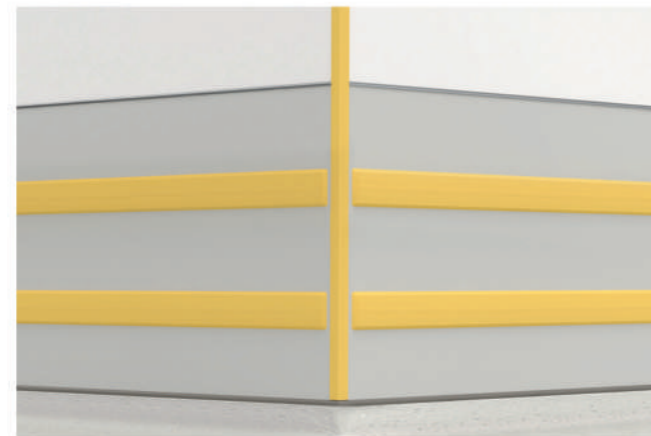

DESCRIPTION

- **Model:** Combo'Corner corner protector on core
- **Angle:** 135°
- **Wing width:** 50 mm (internal measurement)
- **Length:** 2.00 m
- **Material:** antibacterial PVC, 2 mm thick
- **Surface finish:** smooth
- **Fixing:** ever adhesive and screw
- **Colors:** 32 (6 standard and 26 on request)