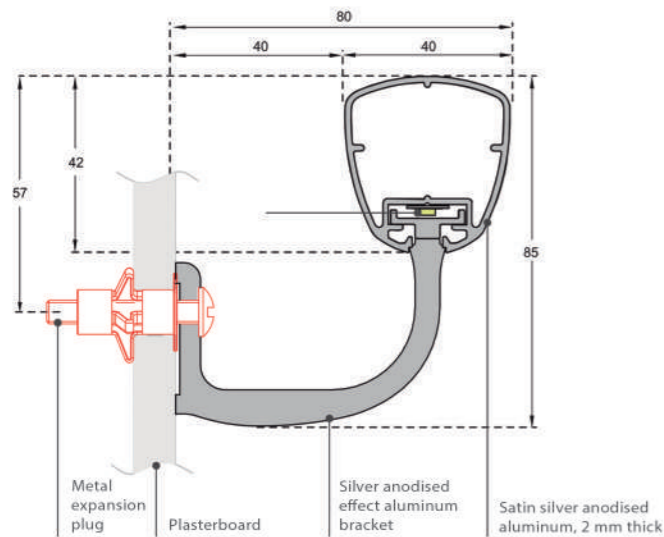

NEW TRILOBED HANDRAILS - 40 MM WIDTH

APPLICATIONS

The new Linea'Touch LED handrail is designed to help people move around safely in corridors and traffic areas. With a wood effect or satin silver anodised aluminium finish, the Linea'Touch LED handrails combine design, ergonomics and elegance. Thanks to its exclusive trilobed shape developed with our partner architects and validated by ergonomists, Linea'Touch LED handrail provides an excellent handgrip and now offers a user guiding system thanks to integrated lighting.

Ideal in hospitals, clinics, retirement homes, disability centers, performance venues, hotels offices, etc., the LED handrail provides comfort and safety for your users and staff, along with design and aesthetics for your establishment. With Linea'Touch LED, create your customised ambience, for each area, department or floor.

The Linea'Touch LED handrail operates with a 12 VDC power supply box for a maximum handrail length of 5 meters. The internal/external angle pieces have an integrated power cable for connection with the LED bands. The power supply can be placed in a false ceiling or electrical cabinet for easier maintenance (intervention by an electrician is recommended). A switch, programmer or proximity sensor can be associated with the handrail.