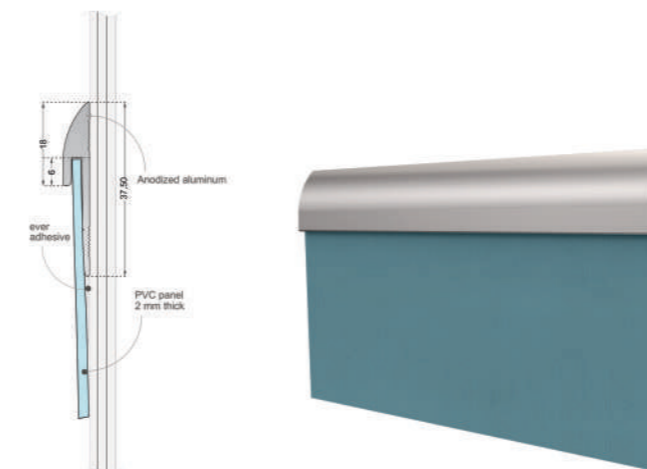

SPECIFICATION

Finishing profile (J shape) in satin silver anodized aluminum (Fin'Al finishing profile in J shape) designed for vertical or horizontal finishing for 2mm thick protection panels (Decochoc, Decokid, or Decoclean) and Floor Covering. Smooth surface, 3m long, 18 mm wide for the visible part and 37.5 mm for the hidden part fixed to the wall.

• **Environment:** No heavy metals are used in its manufacture. 100% of the product are recyclable.

• **Installation method:** ever adhesive or screwing to the wall