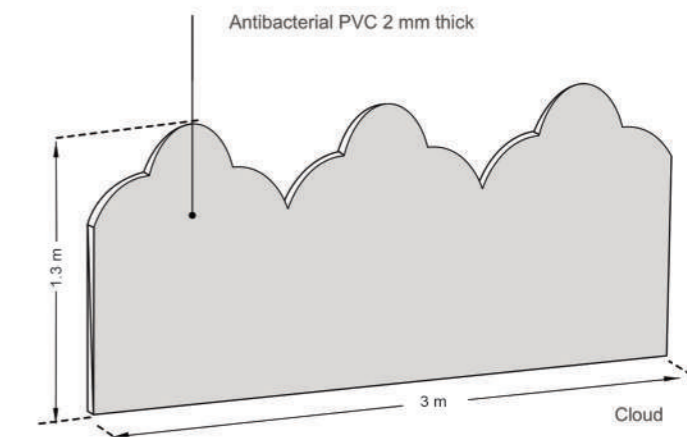

SPECIFICATION

- **Description:** decorative protection fresco is made of rigid and antibacterial PVC achieving solid color and a slightly textured surface. Dimensions are: 3 m long, 1.30 m high (indivisible) 2 mm thick. exclusive design based on the client's needs antibacterial properties, quick installation and light weight of it are unique features of this product. the wall protection is cut into the desired shape and design in the factory and shipped in sheet form. the sheets were put together in the form of their original when installed.
- **Environment:** No heavy metals are used in its manufacture. 100% of the product are recyclable.
- **Installation method:** ever adhesive Joints between panels can be made using PVC welding rods, color matched to the range.