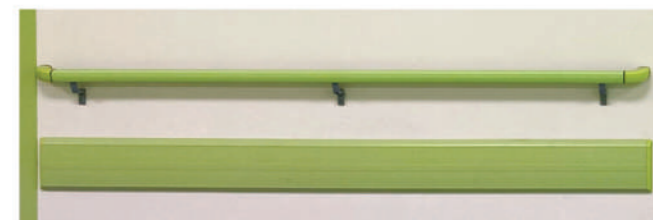

LINEA'PUNCH

SWALL PROTECTION RAIL - 180 MM HIGH

APPLICATIONS

The Linea'Punch protection rail is the perfect alliance between impact resistance and design. Its uncluttered line helps it merge with the decor and matches perfectly the Linea'Touch handrails for an aesthetic and high-performance solution throughout the building.

Its narrow beveled end pieces are smooth and minimize projection and reduce the distance to door frames, and the wall-hugging profile makes for easy cleaning and maximum hygiene. It is easy and quick to install, thanks to its double clipping.

It provides effective and discreet protection for walls exposed to heavy trolley traffic in corridors, access areas, and storage rooms (hospitals, clinics retirement homes, labs, cleanrooms, hotels restaurants, and schools)..

DESCRIPTION

- **Model:** Linea'Punch protection rail
- **Height:** 180 mm
- **Depth:** 25 mm
- **Length:** 4 m
- **Material:** antibacterial PVC and aluminum brackets
- **Surface finish:** mattified with a central boss
- **Fixing components:** aluminum brackets (optional: continuous aluminum rail)
- **Colors:** 32 colors according to the colors in the above table and the possibility of ordering all colors exclusively (according to the request)