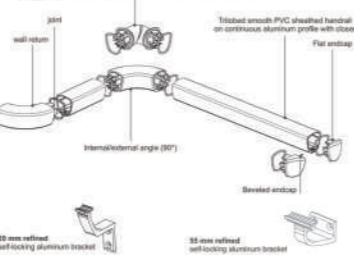

Applications

By detailing the practical applications of each product we can help you to make the right choice for your particular needs.

Description

States all the details of the concerned product.

Technical drawings

This enables you to see everything clearly:

the strong points and particulars of each of our products, including the mounting systems.

جهت ارائه پیشنهادات و انتقادات لطفاً با ما در ارتباط باشید.

Range of colors

See all the colors available for the product at a glance.

Product overview

This provides you with all the information concerning a particular product, as well as the available options.

Specification

It provides you with the necessary information about specifications such as technical information, a complete description and fitting instructions.

Linea'Touch

TRILOBED HANDRAILS

APPLICATIONS

DESCRIPTION

- **Model:** Linea'Touch - PVC sheathed - trilobed handrail
- **Cross section:** height 42 x width 40 mm
- **Length:** 4 m
- **Overall Projection:** 80 mm
- **Stand-off from wall:** 40 mm
- **Material:** antibacterial PVC, solid color, on continuous aluminum profile, antibacterial joint.
- **Fixing:** self-locking aluminum bracket silver anodized effect (overall projection 80 mm)
- **Colors:** 32 colors according to the colors in the above table and the possibility of ordering all colors exclusively (according to the request)

NEW