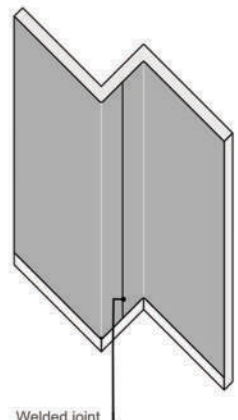

SPECIFICATION

- **Description:** smooth protection and covering panel from rigid and antibacterial PVC with solid color and smooth surface. Dimensions are 3.00 m long, 1.30 m high, and 2 mm thick. antibacterial properties, quick installation, and light weight of it are unique features of this product. welding the seam between the panels with PVC tape is necessary because it causes the surface of the panels to be integrated at the point of connection. this method is effective in maintaining maximum hygiene.
- **Environment:** No heavy metals are used in its manufacture. 100% of the product are recyclable.
- **Installation method:** ever adhesive. Joints between panels can be made using PVC welding rods, color matched to the range.