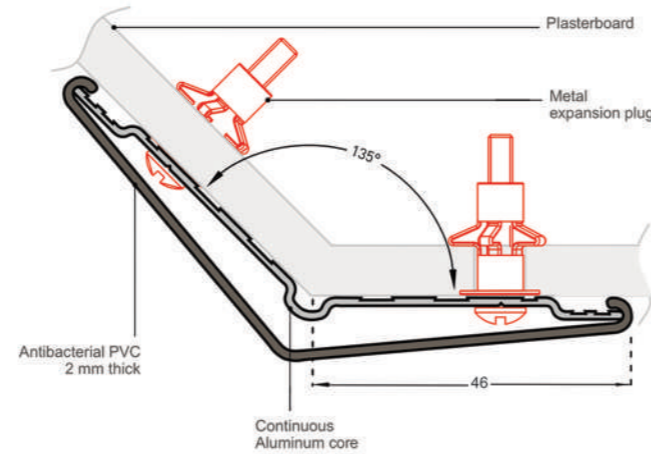

DESCRIPTION

- **Model:** Combo'Corner 90 corner protector on core
- **Angle:** 90°
- **Wing width (internal measurement):** 50 mm
- **Length:** 2.00 m (can be orderd withsoft material for 90-135 angles)
- **Thickness:** 2 mm thick
- **Material:** antibacterial PVC and continuous aluminum core
- **Surface finish:** smooth
- **Fixing:** ever adhesive and screw
- **Colors:** 32 colors according to the colors in the above table and the possibility of ordering all colors exclusively

SPECIFICATION

- **Description:** 90° corner protector on core from smooth antibacterial PVC, 2 mm thick. Wings are 68 mm or 46 mm wide (internal measurement) and snap-fix onto a continuous aluminum core. The corner protector is finished with a ABS end cap. he width of each wing is 50 mm. The edges of the PVC profile are designed with an angle to be fixed on the aluminum base to be completely placed on the wall. this method is very effective in minimizing dust-prone pores.
- other features of this product include color stability against UV, disinfectants, closeness to air and antibacterial properties. The Linea'Touch Handrail LED is fully capable of being washed and disinfected.
- **Environment:** no heavy metals are used in its manufacture.100% of the product are recyclable.
- **Installation method:** snap-fixes onto continuous aluminum core screwed to the wall.

This protector can be fixed on a range of walls (hemp, concrete, brick, etc.) with a 135 degree angle that is subject to continuous impact and damage like Corridors, warehouses, and overcrowded spaces in hospitals, offices, nursing homes, laboratories, clean rooms, restaurants, schools, and other public places.

DESCRIPTION

- **Model:** Combo'Corner corner protector on core
- **Angle:** 135°
- **Wing width:** 50 mm (internal measurement)
- **Length:** 2.00 m
- **Material:** antibacterial PVC, 2 mm thick
- **Surface finish:** smooth
- **Fixing:** ever adhesive and screw
- **Colors:** 32 (6 standard and 26 on request)