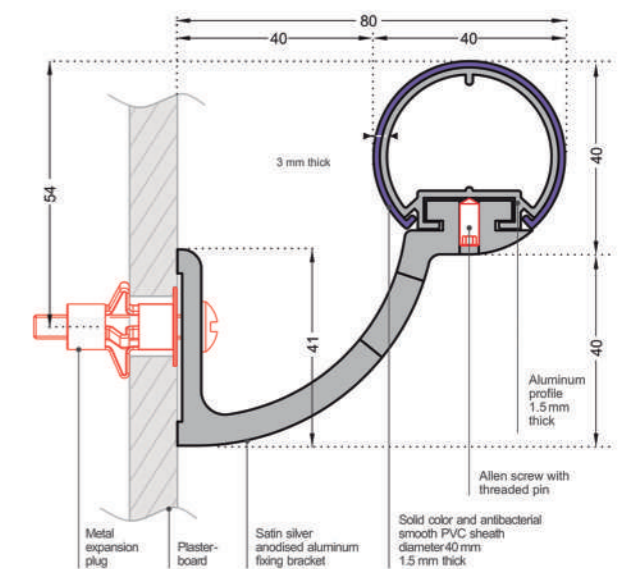

DESCRIPTION

- **Model:** Escort - PVC sheathed - round handrail
- **Diameter:** 40 mm
- **Length:** 4 m
- **Overall projection:** 80 mm (or 90 mm on request)
- **Stand-off from wall:** 40 mm (or 50 mm on request)
- **Material:** antibacterial PVC, solid color, on continuous aluminum profile, antibactericidal joint
- **Fixing:** on self-locking brackets - perforated, bugled or full, 2-point fixing in satin silver anodised aluminum - swan-neck with 70 mm rose, 3 point fixing in brushed stainless steel screwed to wall at 1.20 m centres (0.80 m centres in heavy traffic areas and on light partitions like plasterboard)
- **Colors:** 32 colors according to the colors in the above and also can be ordered exclusively