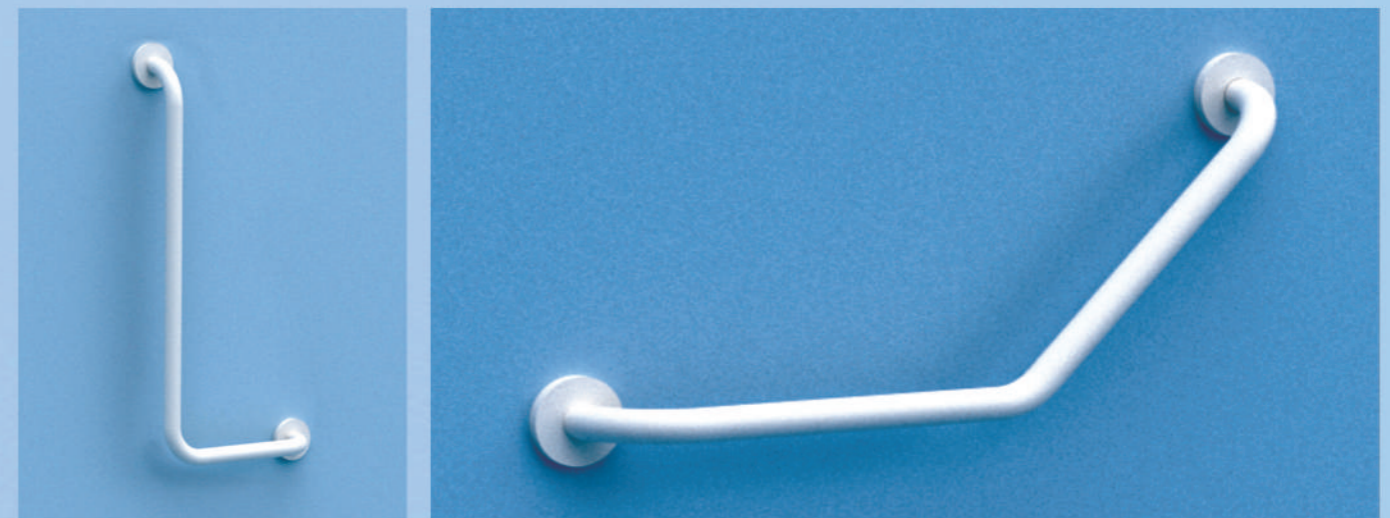

GRAB BARS

Grab bars help patient's balance while performing daily tasks and allow disabled people to balance better while moving around and sitting down. This product is a suitable tool which helps to increase the safety of people. Its steel model is very useful in high humid and slippery places due to its rust proof material and suitable grip for ensuring the safety of people.