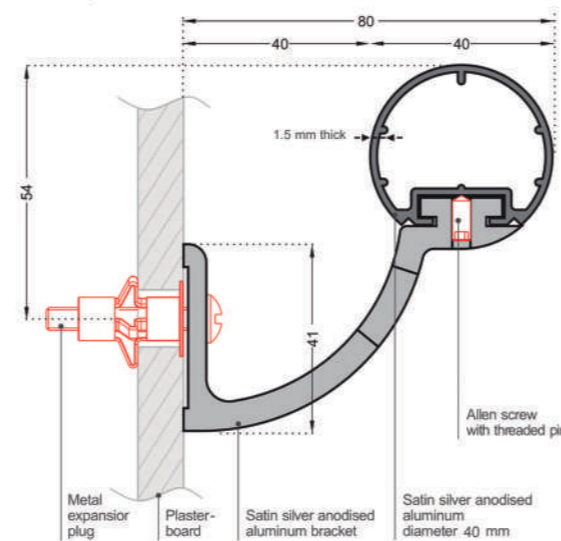

• **Environment:** no heavy metals are used in its manufacture. 100% of the product are recyclable.

• **Installation method:** upper edge of section 0.90 m max. above floor level. Fixes to 2-point or 3-point self-locking brackets, depending on the model screwed to the wall at 1.20 m centres (0.80 m centres in heavy traffic corridors and on light partitions like plasterboard). Wall returns, endcaps and angles to be fixed with 2.5 mm Allen clamping screws

DESCRIPTION

- **Model:** Escort - Decowood or Escort - Anodised round handrail
- **Diameter:** 40 mm
- **Length:** 4 m
- **Overall projection:** 80 mm (or 90 mm on request)
- **Stand-off from wall:** 40 mm (or 50 mm on request)
- **Material:** 10 micron satin silver anodised aluminum or wood effect PVC
- **Fixing:** on self-locking brackets - perforated, bugled or full, 2-point fixing in satin silver anodised aluminum - swan-neck with 70 mm rose, 3 point fixing in brushed stainless steel screwed to wall at 1.20 m centres (0.80 m centres in heavy traffic areas and on light partitions like plasterboard)
- **Colors:** 32 colors according to the colors in the above table and the possibility of ordering all colors exclusively (according to the request)