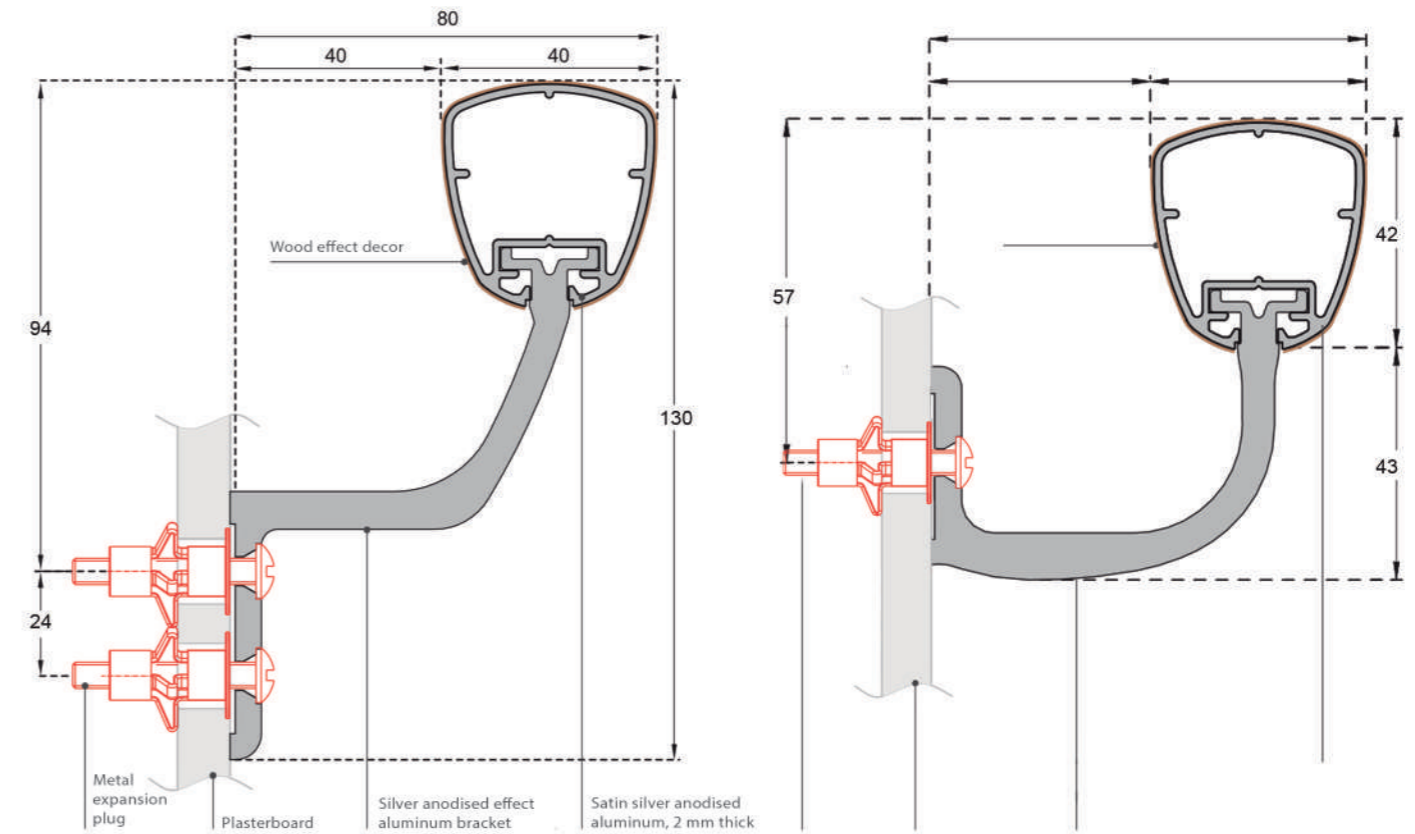

• **Environment:** no heavy metals and no substance potentially subjected to any REACH

restriction are used in its manufacture. 100% of the product are recyclable.

• **Installation method:** upper edge of section 0.90 m max. above floor level. Fixes to 2-point or 3-point self-locking brackets, depending on the model screwed to the wall at 1.20 m centres (0.80 m centres in heavy traffic corridors and on light partitions like plasterboard).

DESCRIPTION

- **Model:** Linea'Touch LED - Decowood or Anodised - trilobed handrail
- **Cross section:** height 42 mm x width 40 mm
- **Length:** 4m
- **Overall Projection:** 80 mm
- **Stand-off from wall:** 40 mm
- **Material:** satin silver anodised aluminium or wood effect PVC, antibacterial joint
- **Fixing:** on self-locking brackets
 - refined, bugled or reinforced, 2-point fixing in aluminum, silver anodised effect
 - swan-neck with 70 mm rose, 3 point fixing in brushed stainless steel screwed to the wall every 1.20 m (0.80 m centres in heavy traffic areas and on light partitions like plasterboard)
- **Colours:**
 - 20 wood decors for Linea'Touch LED - Decowood
 - Satin silver anodised for Linea'Touch LED - Anodised