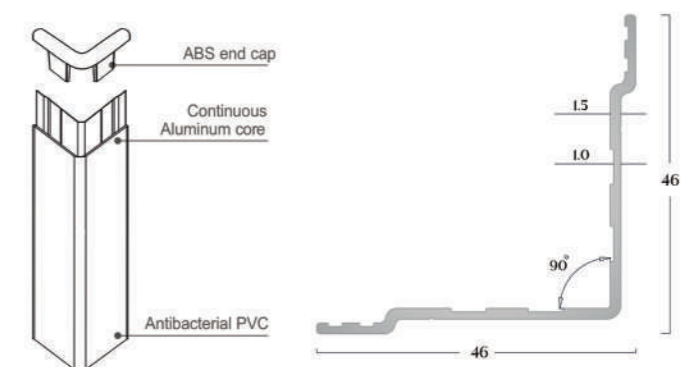

SPECIFICATION

- **Description:** 90° corner protector on core from smooth antibacterial PVC, 2 mm thick. Wings are 68 mm or 46 mm wide (internal measurement) and snap-fix onto a continuous aluminum core. The corner protector is finished with a ABS end cap. he width of each wing is 50 mm. The edges of the PVC profile are designed with an angle to be fixed on the aluminum base to be completely placed on the wall. this method is very effective in minimizing dust-prone pores.
- other features of this product include color stability against UV, disinfectants, closeness to air and antibacterial properties. The Linea'Touch Handrail LED is fully capable of being washed and disinfected.
- **Environment:** no heavy metals are used in its manufacture.100% of the product are recyclable.
- **Installation method:** snap-fixes onto continuous aluminum core screwed to the wall.